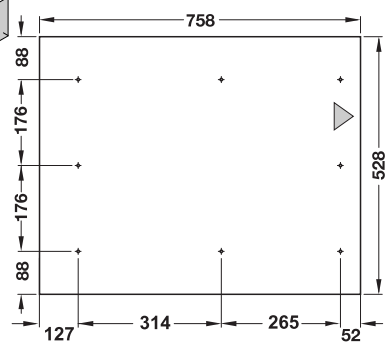

Quick-Kit-C

429.68.402	429.68.422
429.68.403	429.68.423
429.68.404	429.68.424
429.68.405	429.68.425
429.68.412	429.68.432
429.68.413	429.68.433
429.68.414	429.68.434
429.68.415	429.68.435

i

mm

732.24.481

HDE 01.11.2021

1

2

i

x	
600	12 kg
800	10 kg

732.24.481

HDE 01.11.2021

3

732.24.481