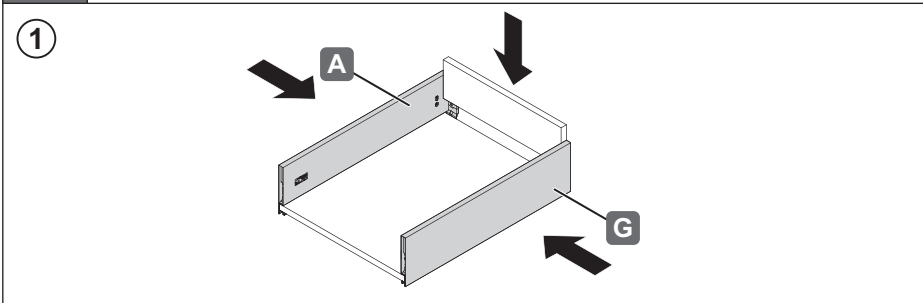

2 PZ2 M10x10
4x

732.25.171

HDE 22.03.2022