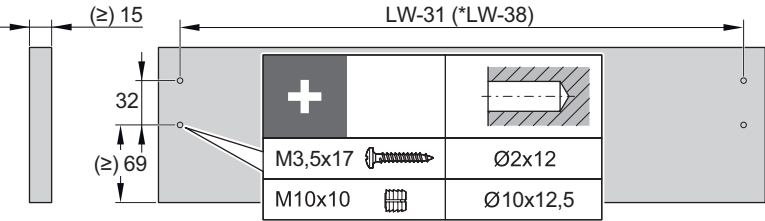

i

* for 19mm Matrix Runner UM A Version

„mm“