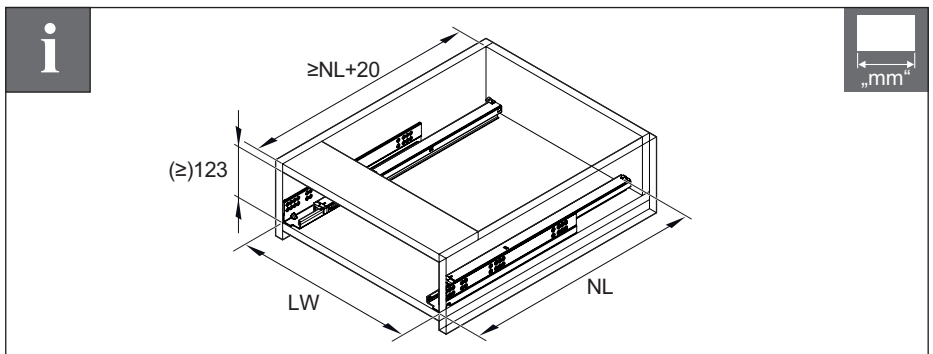

Matrix Box Slim A H89 - synchron

552.21.47x
552.21.57x
552.21.77x

552.21.48x
552.21.58x
552.21.78x

732.25.171

HDE 22.03.2022

i

* for 19mm Matrix Runner UM A Version

„mm“