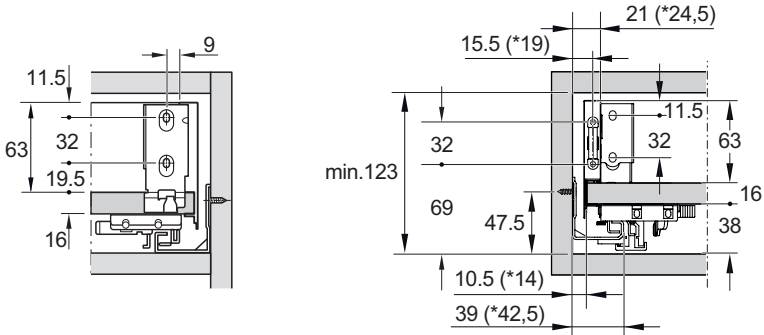

Matrix Box Slim A H89 - synchron

552.21.47x
552.21.57x
552.21.77x

552.21.48x
552.21.58x
552.21.78x

732.25.171

HDE 22.03.2022

i

* for 19mm Matrix Runner UM A Version

„mm“