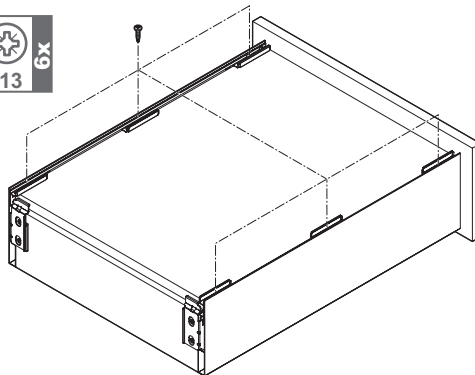

3

1

i

2

3

732.25.171

HDE 22.03.2022