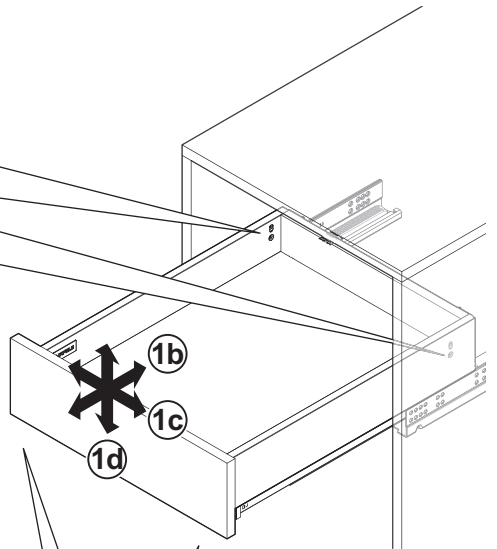

PZ2

732.25.171

HDE 22.03.2022