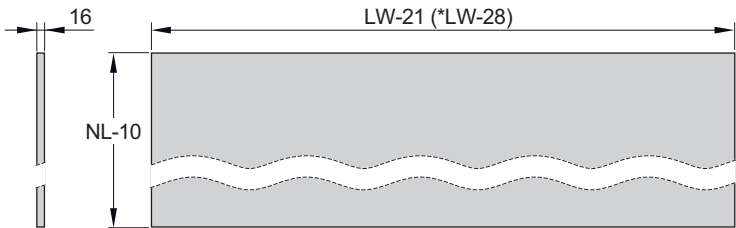

i

* for 19mm Matrix Runner UM A Version

„mm“