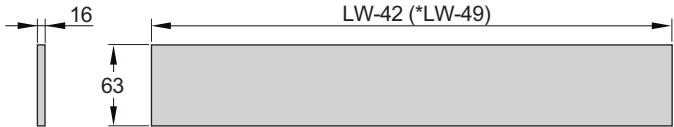

i

* for 19mm Matrix Runner UM A Version

„mm“