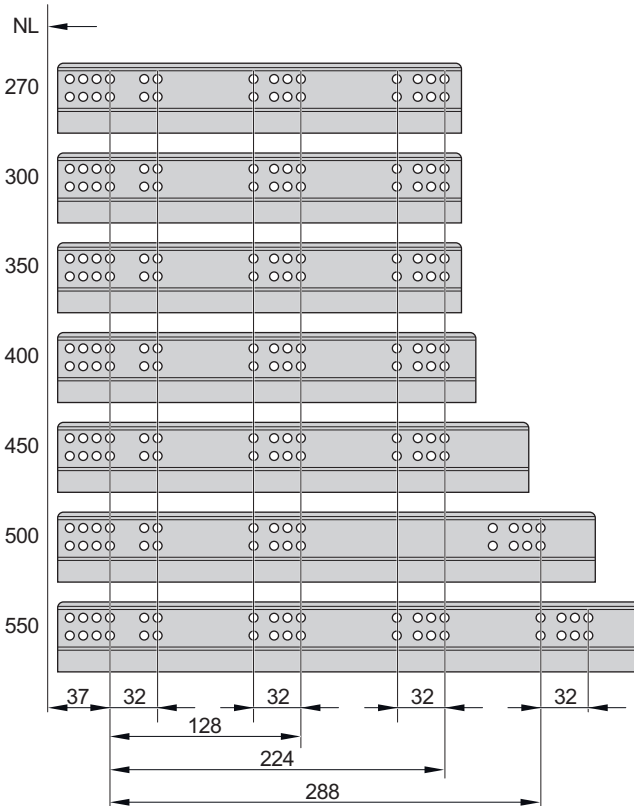

1

732.25.171

HDE 22.03.2022