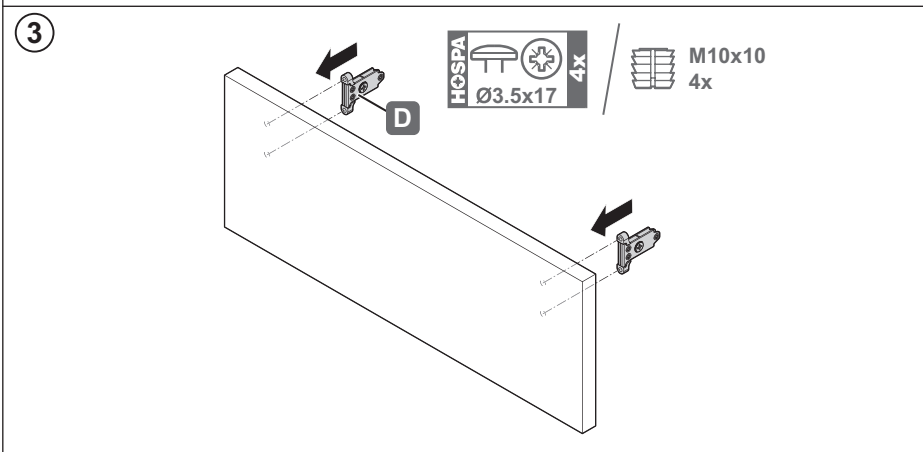

2 PZ2 M10x10
4x

732.25.171

HDE 22.03.2022