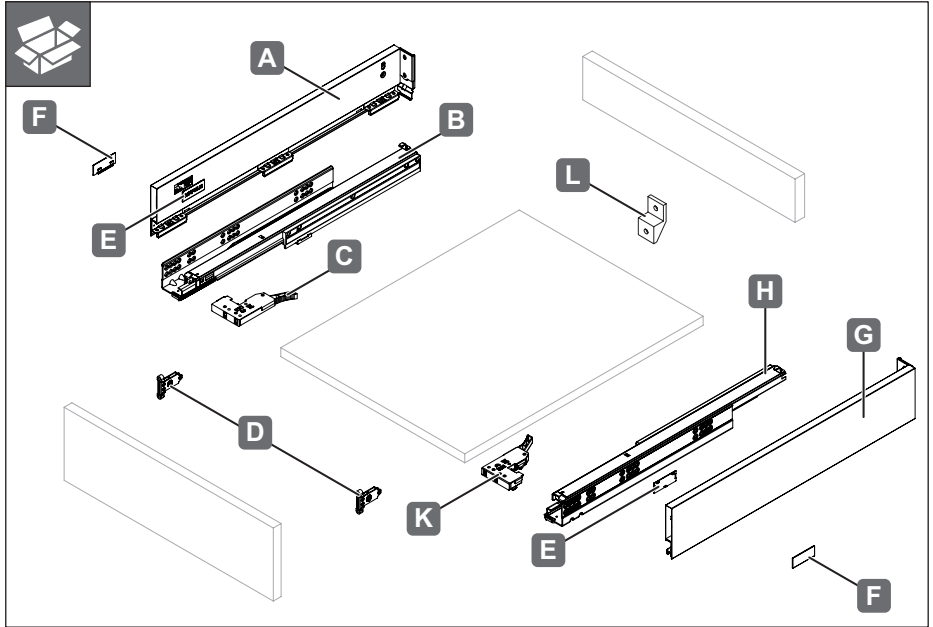

Matrix Box Slim A H89 - synchron

552.21.47x
552.21.57x
552.21.77x

552.21.48x
552.21.58x
552.21.78x

732.25.171

HDE 22.03.2022

i

* for 19mm Matrix Runner UM A Version

„mm“