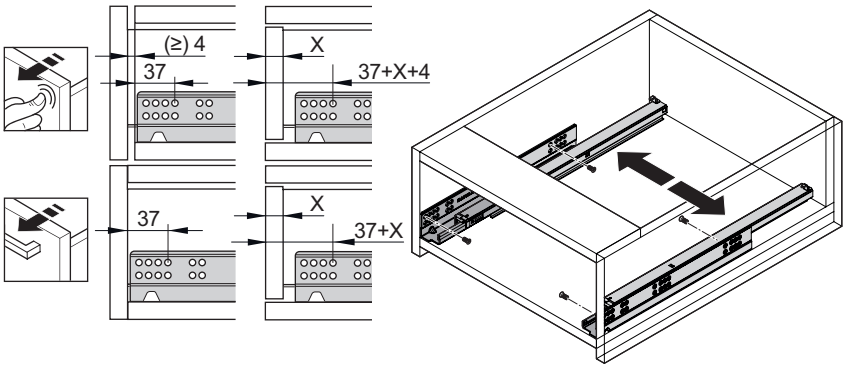

1

732.25.171

HDE 22.03.2022