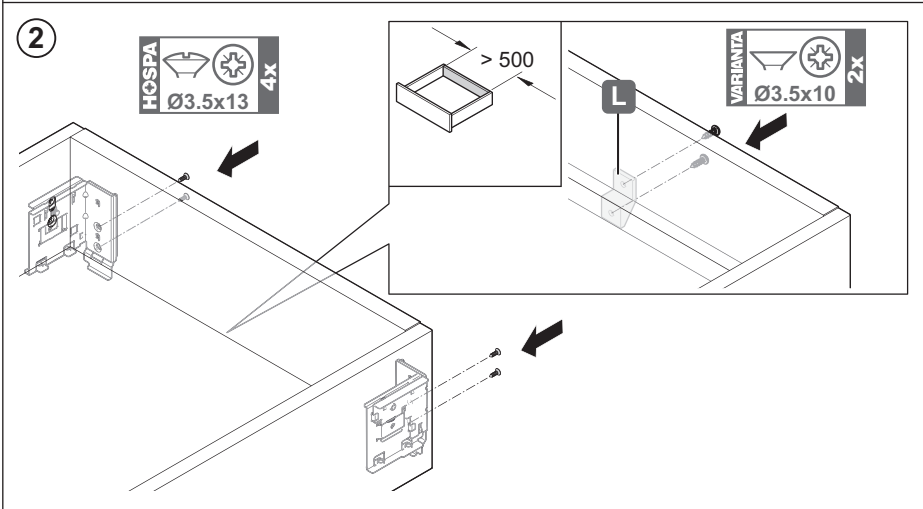

2 PZ2 M10x10
4x

732.25.171

HDE 22.03.2022