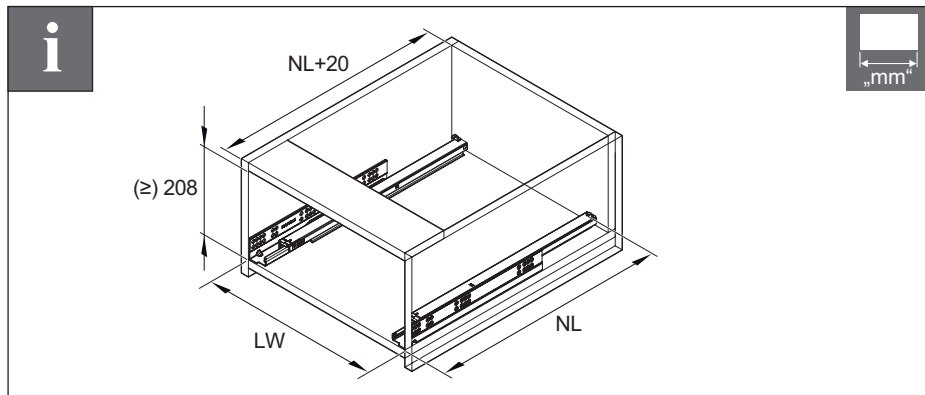

Matrix Box Slim A H175 - synchron

552.23.47x	552.23.48x
552.23.57x	552.23.58x
552.23.77x	552.23.78x

732.25.173

+	 HCSPA Ø3.5x13 12x	 HCSPA Ø3.5x16 14x	 VARIANTA Ø5x14 4-8x	 VARIANTA Ø3.5x10 0-2x
----------	--	--	--	--