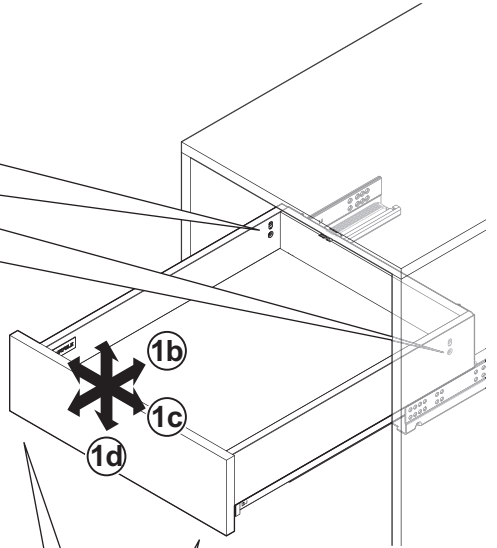

PZ2

,mm"

732.25.173

HDE 22.03.2022