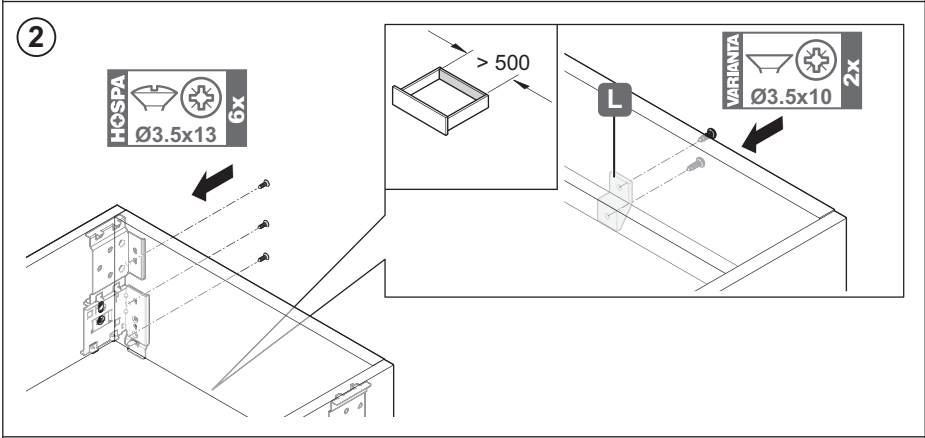

2 PZ2

HCSPA **6x**

VARIANTA **0-2x**

HCSPA **4x**

M10x10
4x

732.25.173

HDE 22.03.2022