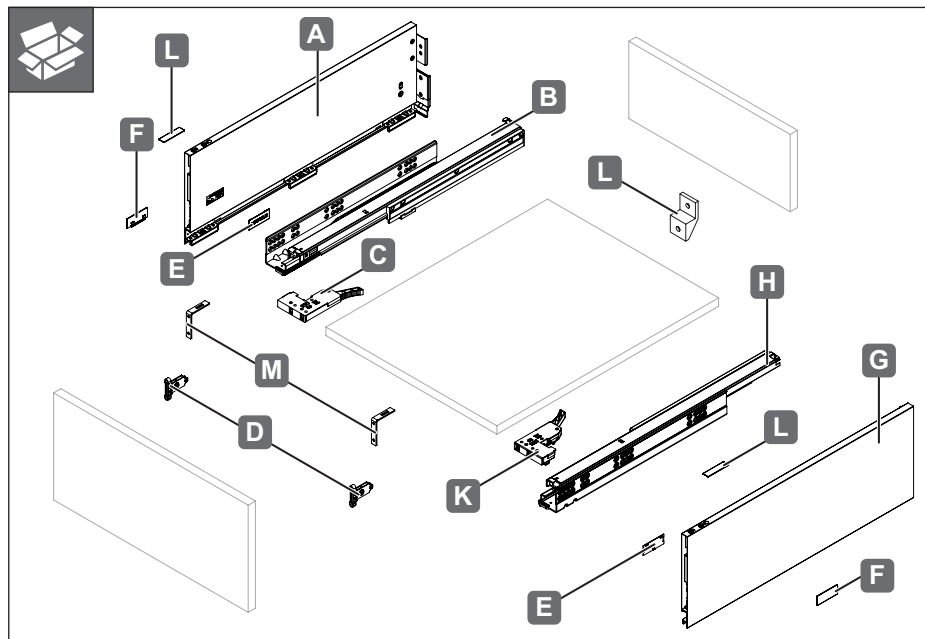

Matrix Box Slim A H175 - synchron

552.23.47x	552.23.48x
552.23.57x	552.23.58x
552.23.77x	552.23.78x

732.25.173

+	 HCSPA Ø3.5x13 12x	 HCSPA Ø3.5x16 14x	 VARIANTA Ø5x14 4-8x	 VARIANTA Ø3.5x10 0-2x
----------	--	--	--	--