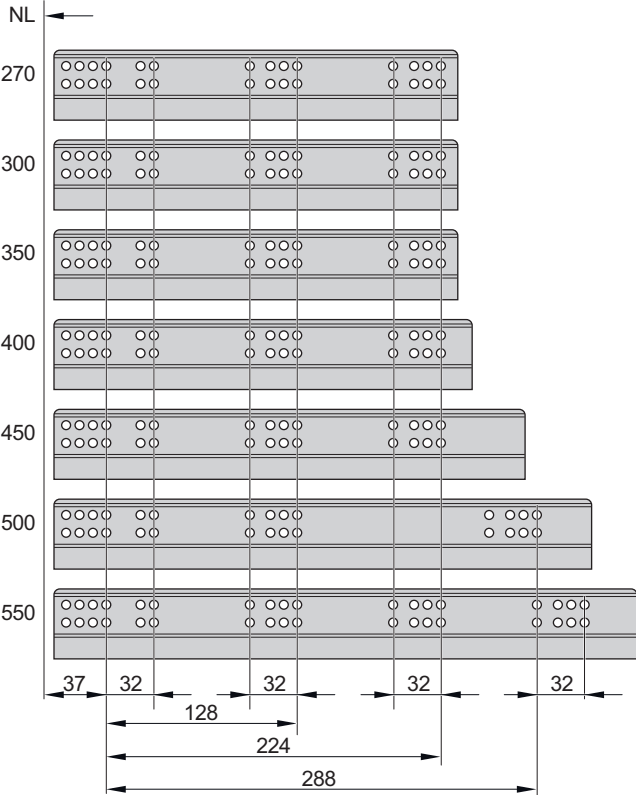

1

VARIANTA
Ø5x14
4-8x

.mm

732.25.173

HDE 22.03.2022