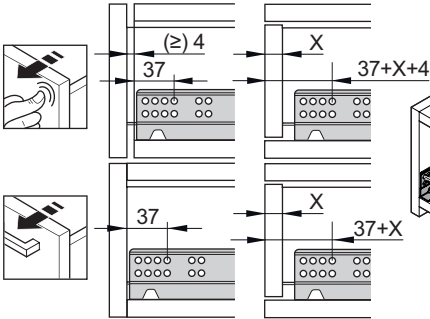

1

VARIANTA
Ø5x14
4-8x

.mm

732.25.173

HDE 22.03.2022