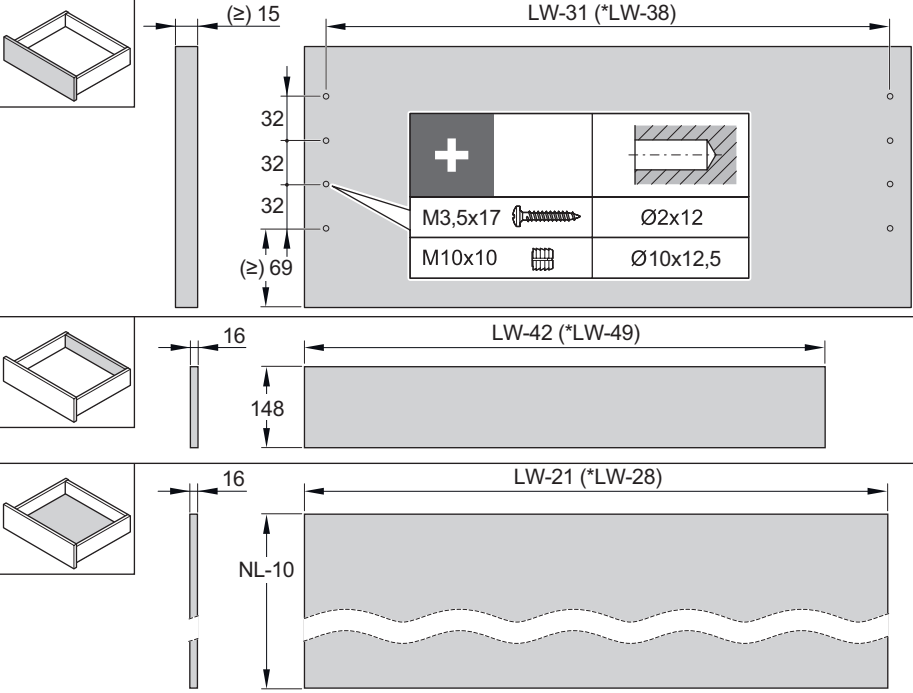

i

* for 19mm Matrix Runner UM A Version

„mm“