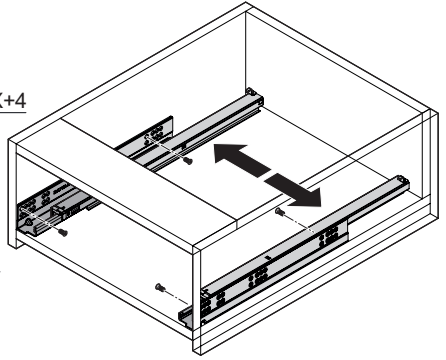

1

VARIANTA
Ø5x14
4-8x

.mm

732.25.173

HDE 22.03.2022