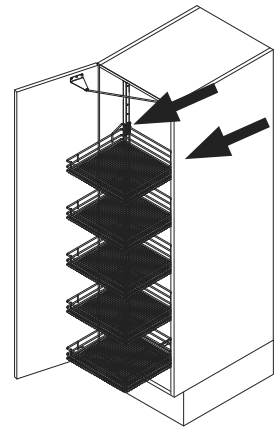

Basket variants

C 300 / 400

C 450 / 500 / 600

Finish

- Fitting** RAL 9006 silver, clear finish
- Baskets** chrome (except Planero), RAL 9006 silver, clear finish
- Load** slide 75 kg

Please note: The cabinet must be securely fastened to the wall to prevent it from tilting. Appropriate fixing material is not supplied with the fitting.

3

4

C

1

A

2

B

6