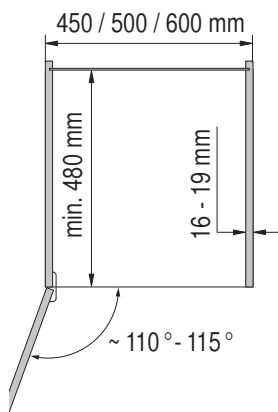

VS TAL® Gate / N