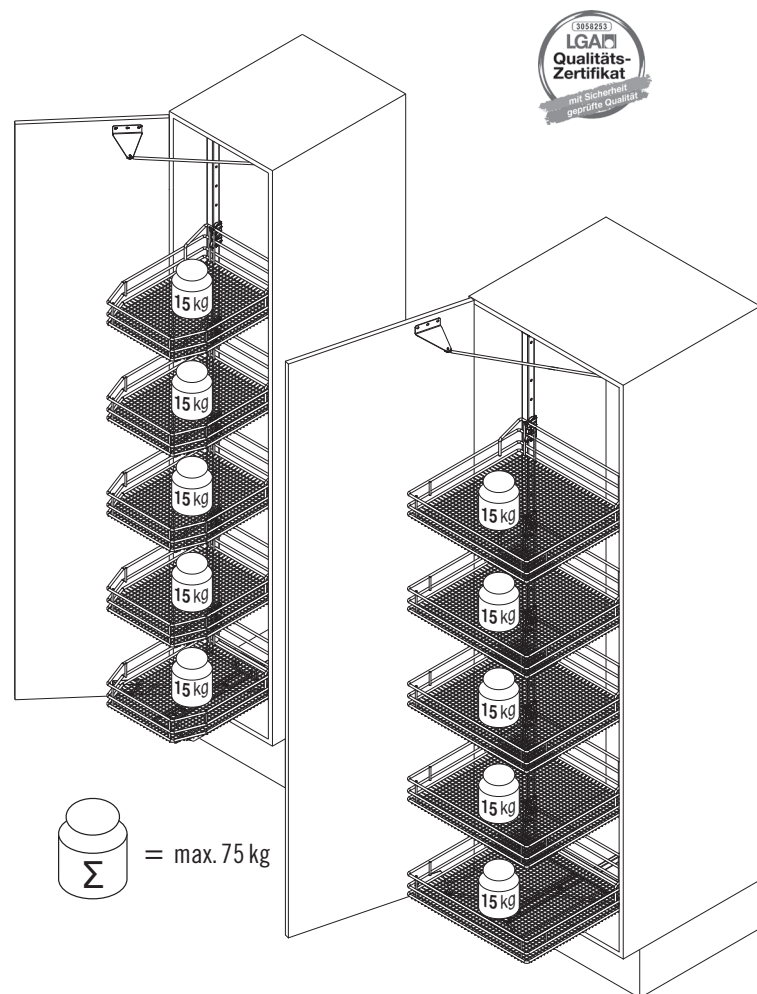

Basket variants

C 300 / 400

C 450 / 500 / 600

Finish

- Fitting** RAL 9006 silver, clear finish
- Baskets** chrome (except Planero), RAL 9006 silver, clear finish
- Load** slide 75 kg

Please note: The cabinet must be securely fastened to the wall to prevent it from tilting. Appropriate fixing material is not supplied with the fitting.