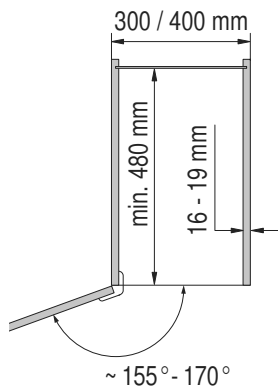

VS TAL® Gate / N