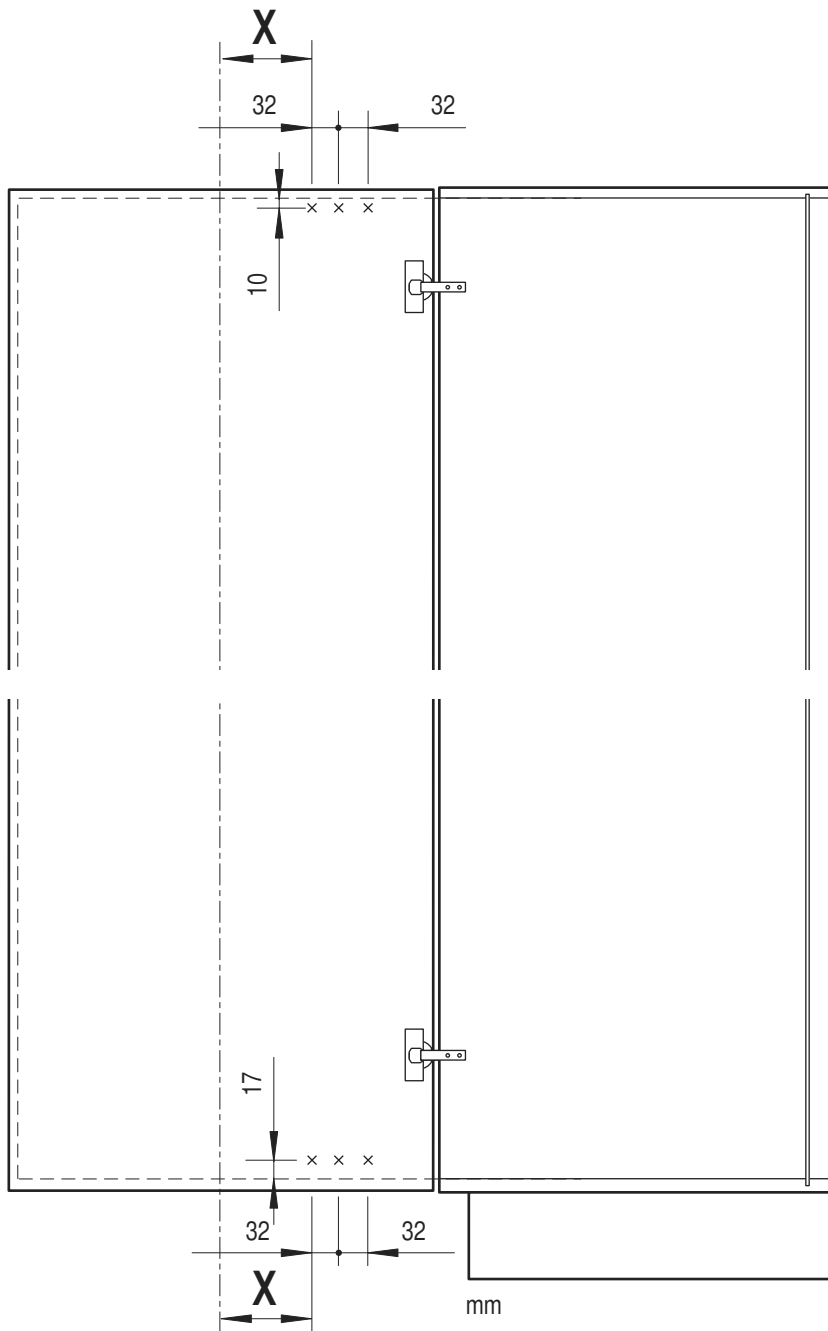

VS SUB[®] Gate / N

VS TAL[®] Gate / N

Installation dimensions

Heights

- VS SUB[®] Gate 1 650 mm - 950 mm (2 baskets)
- VS SUB[®] Gate 2 950 mm - 1200 mm (3 baskets)
- VS TAL[®] Gate 3 1200 mm - 1450 mm (4 baskets)
- VS TAL[®] Gate 4 1450 mm - 1700 mm (4 baskets)
- VS TAL[®] Gate 5 1700 mm - 1950 mm (5 baskets)
- VS TAL[®] Gate 6 1900 mm - 2140 mm (5 baskets)

Basket dimensions

Cabinet	Basket width	Basket depth	Basket height	
			Classic Saphir	Premea Artline, Planero
300	230	420	75/115	84/124
400	330	420	75/115	84/124
450	350	395	75/115	84/124
500	400	395	75/115	84/124
600	500	395	75/115	84/124

3

4

C

1

A

2

B

6

C

	X
K 300	41
K 400	78
K 450	80
K 500	96
K 600	133

mm