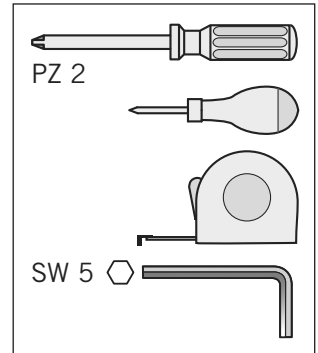

VS TAL® Gate / N