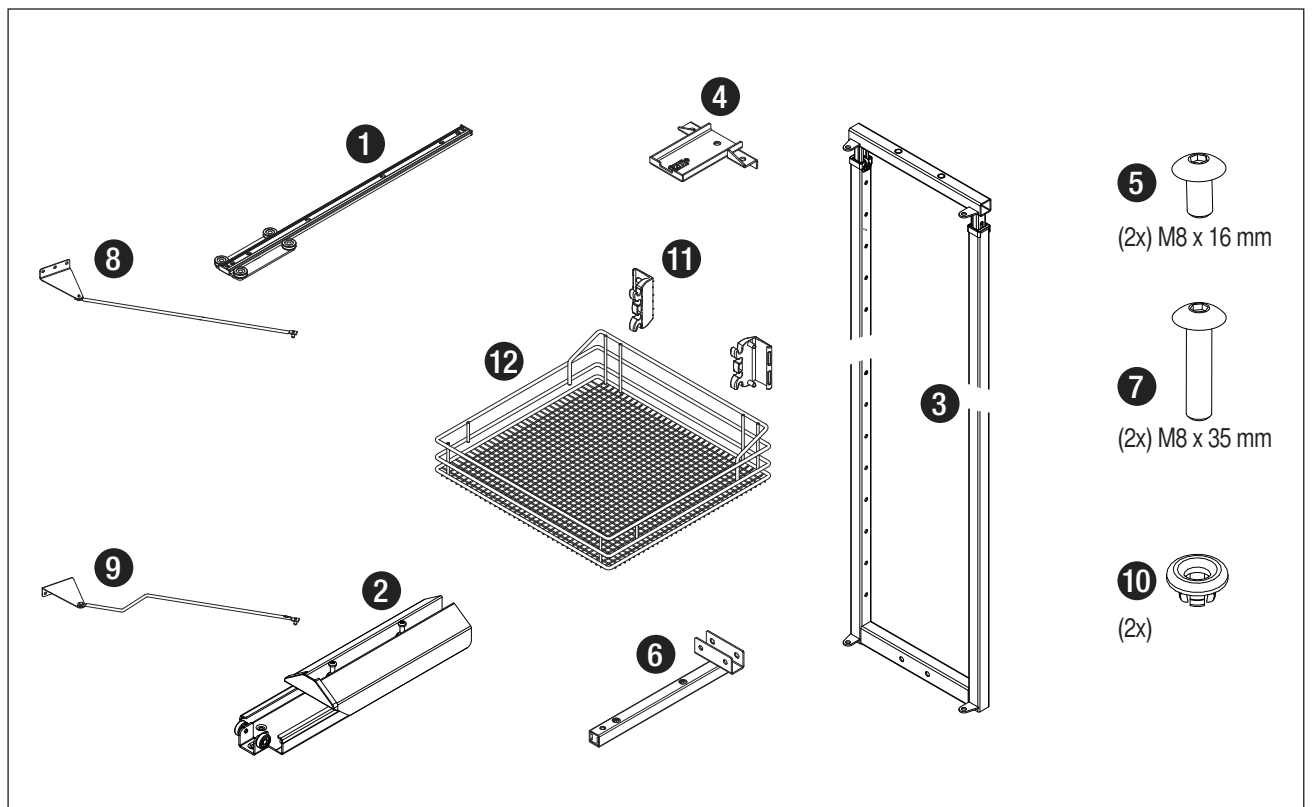

VS TAL® Gate / N