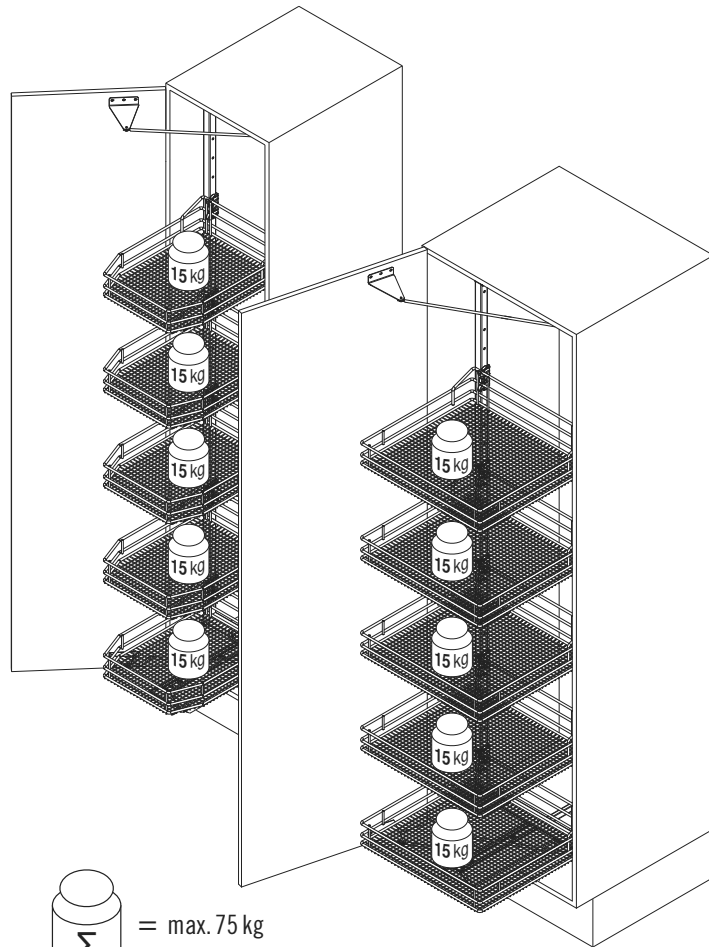

VS TAL® Gate / N