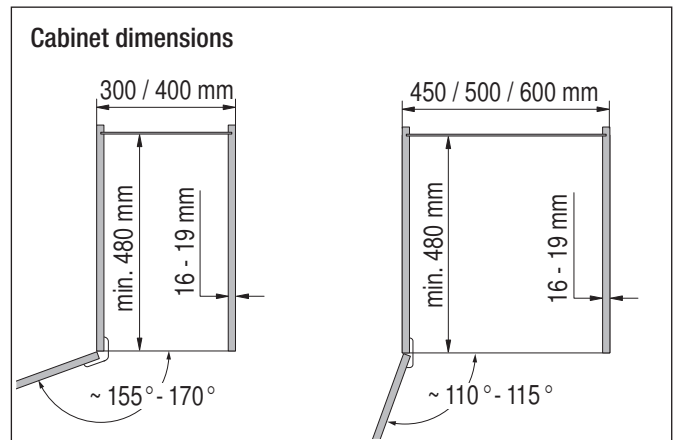

VS SUB[®] Gate / N

VS TAL[®] Gate / N

Installation dimensions

Heights

- VS SUB[®] Gate 1 650 mm - 950 mm (2 baskets)
- VS SUB[®] Gate 2 950 mm - 1200 mm (3 baskets)
- VS TAL[®] Gate 3 1200 mm - 1450 mm (4 baskets)
- VS TAL[®] Gate 4 1450 mm - 1700 mm (4 baskets)
- VS TAL[®] Gate 5 1700 mm - 1950 mm (5 baskets)
- VS TAL[®] Gate 6 1900 mm - 2140 mm (5 baskets)

Basket dimensions

Cabinet	Basket width	Basket depth	Basket height	
			Classic Saphir	Premea Artline, Planero
300	230	420	75/115	84/124
400	330	420	75/115	84/124
450	350	395	75/115	84/124
500	400	395	75/115	84/124
600	500	395	75/115	84/124

Basket variants

C 300 / 400

C 450 / 500 / 600

Finish

- Fitting** RAL 9006 silver, clear finish
- Baskets** chrome (except Planero), RAL 9006 silver, clear finish
- Load** slide 75 kg

Please note: The cabinet must be securely fastened to the wall to prevent it from tilting. Appropriate fixing material is not supplied with the fitting.

C

	X
K 300	41
K 400	78
K 450	80
K 500	96
K 600	133

mm