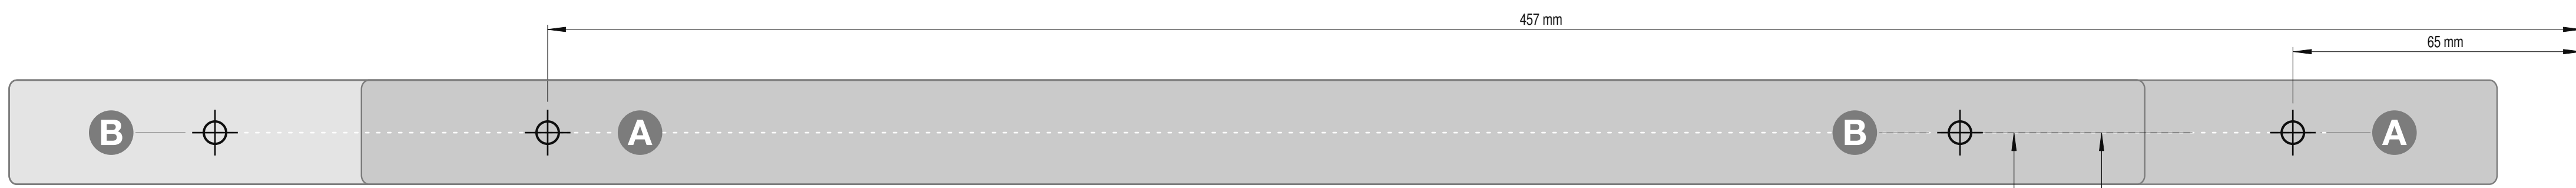

VAUTH SAGEL
04/2017

VS ENVI Space XX 515

400
450
500
600

VAUTH SAGEL
QUALITY
MADE IN GERMANY

Alle Maße sind in mm angegeben. All dimensions are in millimeters.

44010473_04

VS ENVI Space XX 515 300

2 - 10