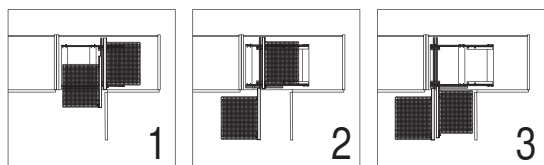

07 / 2019

VS COR® Flex 480

pull-out movement

Cabinet dimensions

External width: min. 900 - 1200 mm

Door width: min. 450 mm

Internal height: min. 530 mm

Specifications Full extension with damping

Cabinet	basket width			basket depth			basket height	
	900	1000	1200	900	1000	1200	Classic Saphir	Premea Planero
	280	325	350	415	415	415	75	84

Basket dimensions (rear baskets)

Cabinet	basket width			basket depth			basket height	
	900	1000	1200	900	1000	1200	Classic Saphir	Premea Planero
	280	325	400	375	375	375	75	84

We reserve the right to make technical changes and to improve product specifications. All measurements in millimeters.

VS COR® Flex 500/550

pull-out movement

Cabinet dimensions

- External width:** min. 900 - 1200 mm
- Door width:** min. 450 mm
- Internal height:** min. 530 mm

Basket dimensions: (front baskets)

Cabinet	basket width			basket depth			Basket height	
	900	1000	1200	900	1000	1200	Classic Saphir	Premea Planero
	280	350	350	415	415	415	75	84

Basket dimensions: (rear baskets)