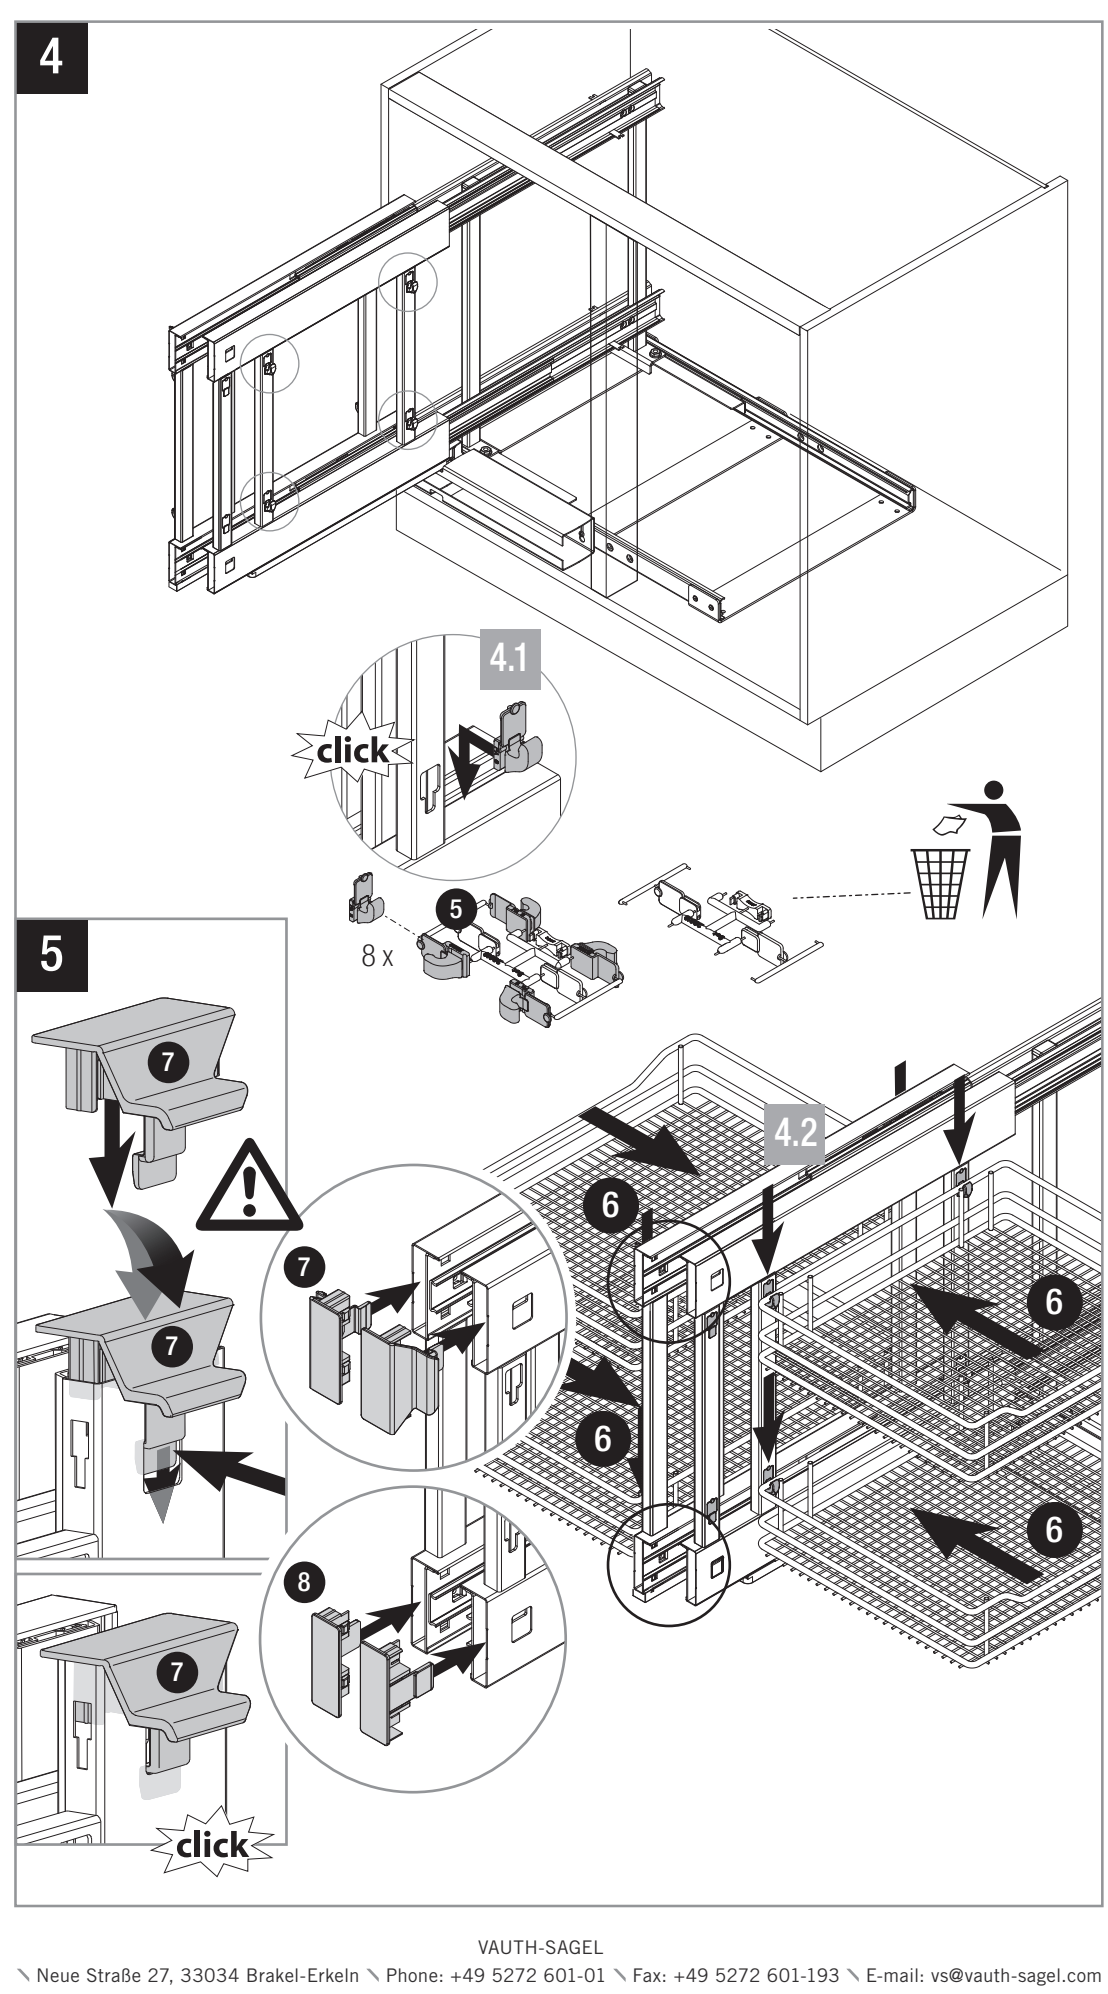

VAUTH SAGEL
VS COR® Flex 480 L
900
1000
1200
07/2019

VAUTH SAGEL
QUALITY
MADE IN GERMANY

VAUTH SAGEL
VS COR® Flex 480 R
900
1000
1200
07/2019

VAUTH SAGEL
QUALITY
MADE IN GERMANY