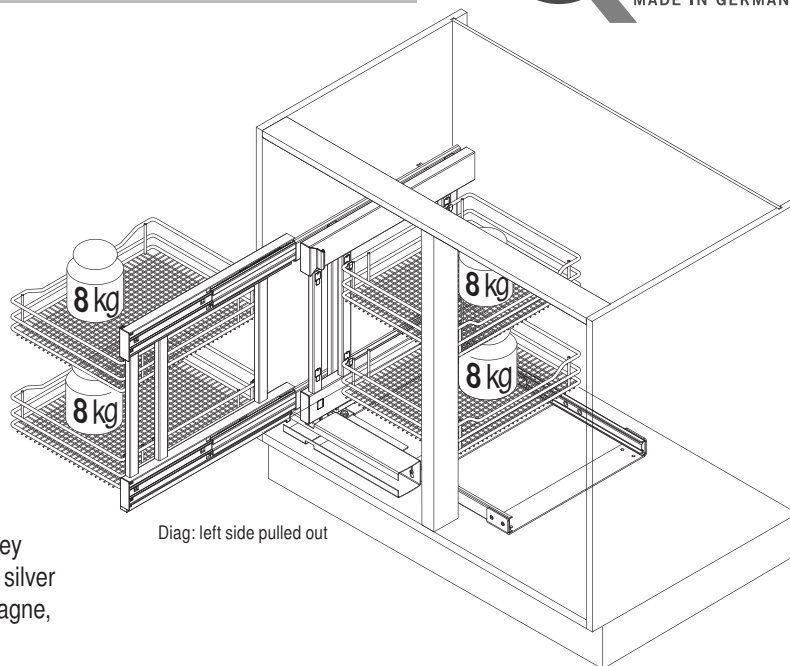

07 / 2019

VS COR® Flex 480

pull-out movement

Cabinet dimensions

External width: min. 900 - 1200 mm

Door width: min. 450 mm

Internal height: min. 530 mm

Specifications Full extension with damping

Fitting: RAL 9006 silver (clear coat), RAL 9010 white, champagne, lava grey

Baskets: Chrome (except Planero), RAL 9006 silver (clear coat), RAL 9010 white, champagne, lava grey

Load capacity of baskets:

We reserve the right to make technical changes and to improve product specifications. All measurements in millimeters.

VS COR® Flex 500/550

pull-out movement

Cabinet dimensions

- External width:** min. 900 - 1200 mm
- Door width:** min. 450 mm
- Internal height:** min. 530 mm