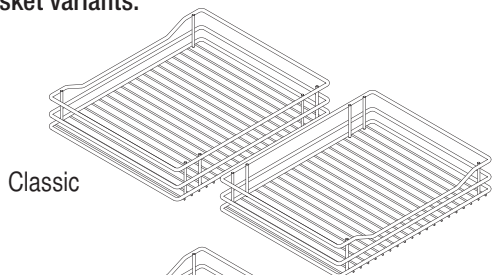

Basket variants: