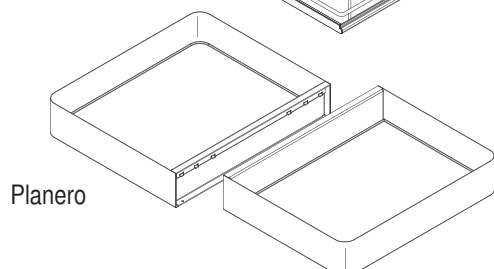

Basket variants: