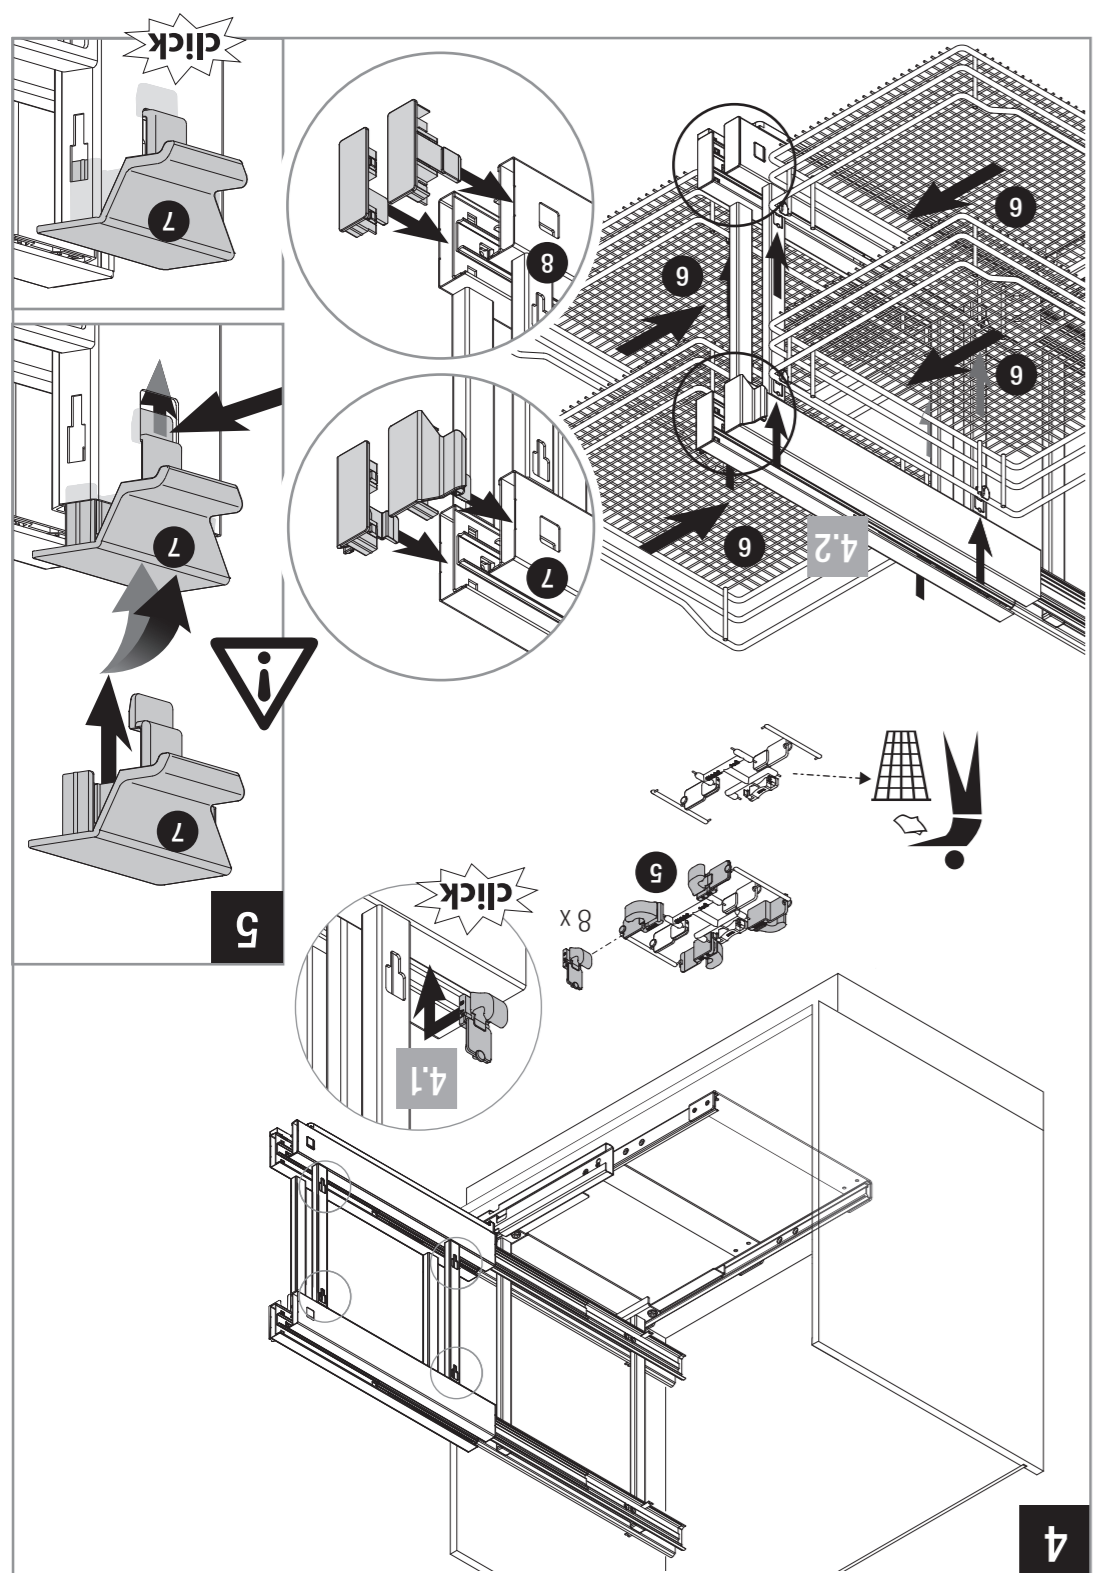

VAUTH SAGEL
VS COR® Flex 500 L
900
1000
1200

VAUTH SAGEL
QUALITY
MADE IN GERMANY

VAUTH SAGEL
QUALITY
MADE IN GERMANY

VS COR® Flex 500 R
900
1000
1200
07/2019