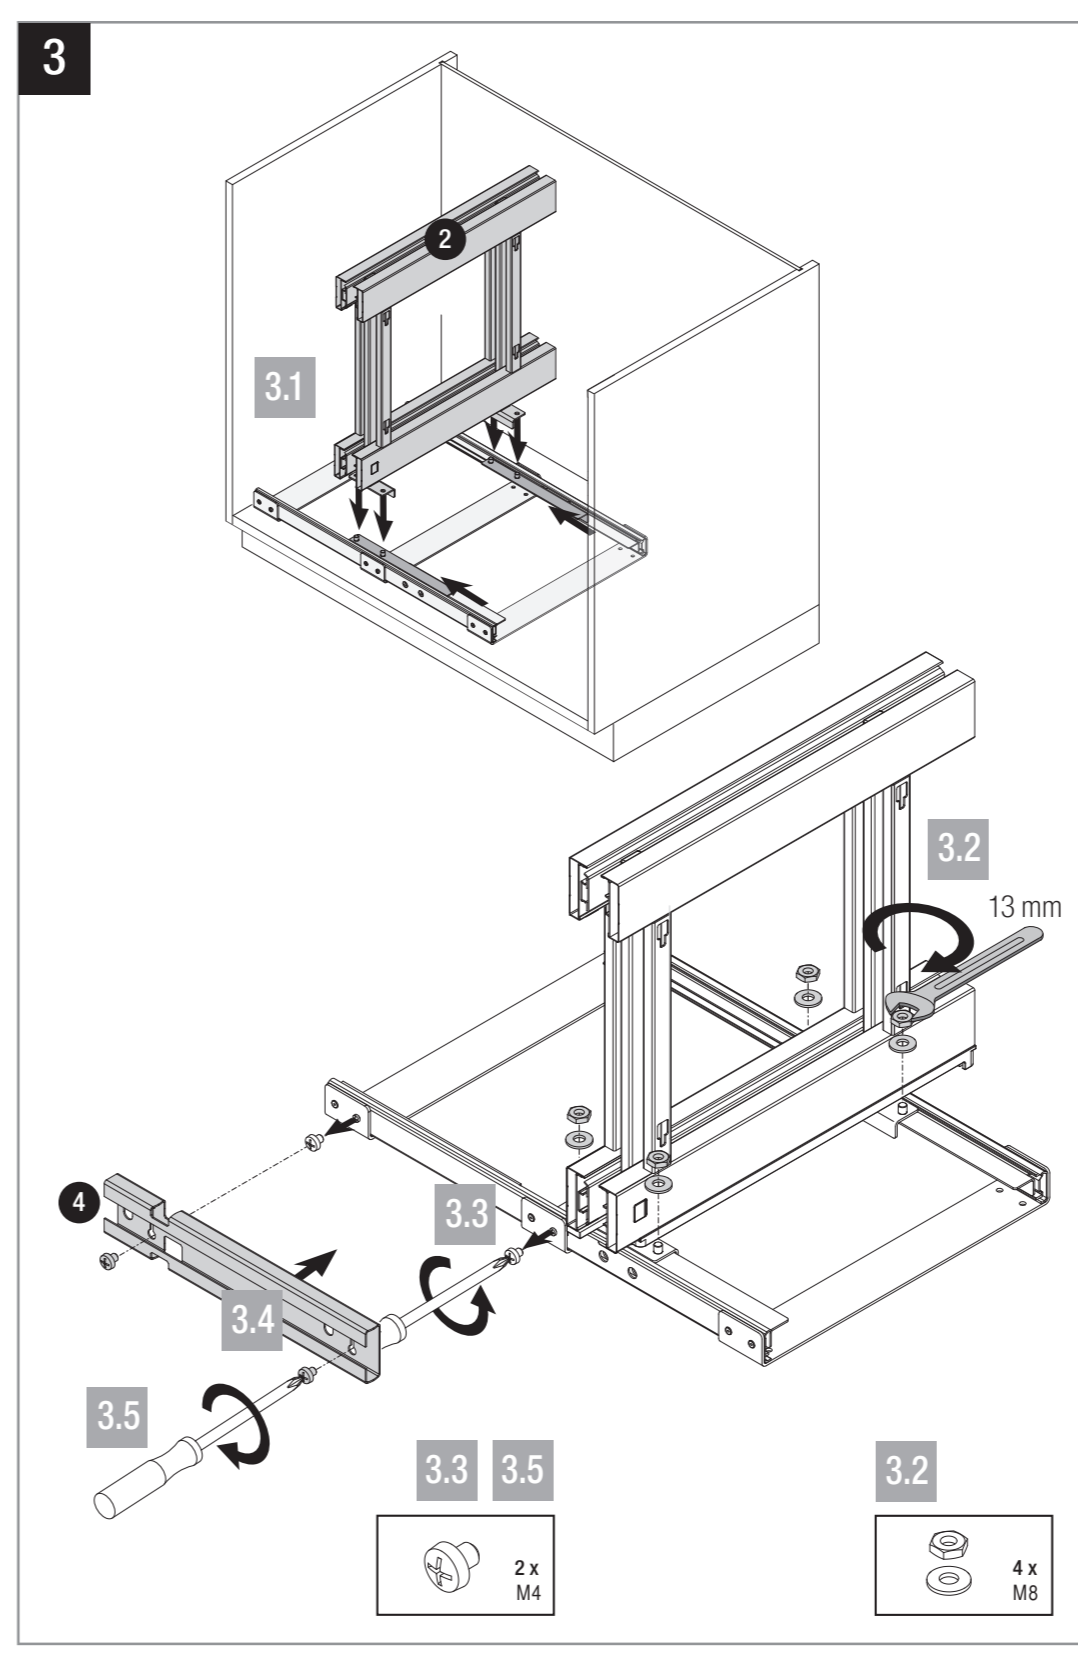

VAUTH SAGEL
VS COR® Flex 500 L
900
1000
1200

VAUTH SAGEL
QUALITY
MADE IN GERMANY

VAUTH SAGEL
QUALITY
MADE IN GERMANY

VS COR® Flex 500 R
900
1000
1200
07/2019