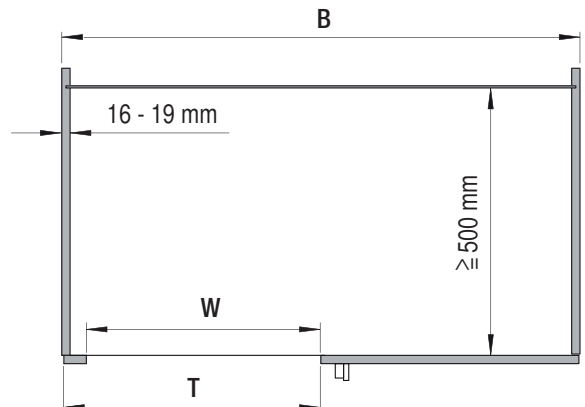

We reserve the right to make technical changes and to improve product specifications. All measurements in millimeters.

VS COR® Flex 500/550

pull-out movement

Cabinet dimensions

- External width:** min. 900 - 1200 mm
- Door width:** min. 450 mm
- Internal height:** min. 530 mm

Diag: left side pulled out

Load capacity of baskets:

- Front baskets 8 kg
- Rear baskets 8 kg

Basket variants:

Cabinet dimensions

	C 900	C 1000	C 1200
B	min. 900	min. 1000	min. 1000
T	min. 450	min. 500	min. 600
W	≥ 381	≥ 445	≥ 521

Basket dimensions: (front baskets)

Cabinet	basket width			basket depth			Basket height	
	900	1000	1200	900	1000	1200	Classic Saphir	Premea Planero
	280	350	350	415	415	415	75	84

Basket dimensions: (rear baskets)

Cabinet	basket width			basket depth			Basket height	
	900	1000	1200	900	1000	1200	Classic Saphir	Premea Planero
500	280	325	400	415	415	415	75	84
550				500	500	500		

VAUTH SAGEL
VS COR® Flex 480 L
 900
 1000
 1200
 07/2019