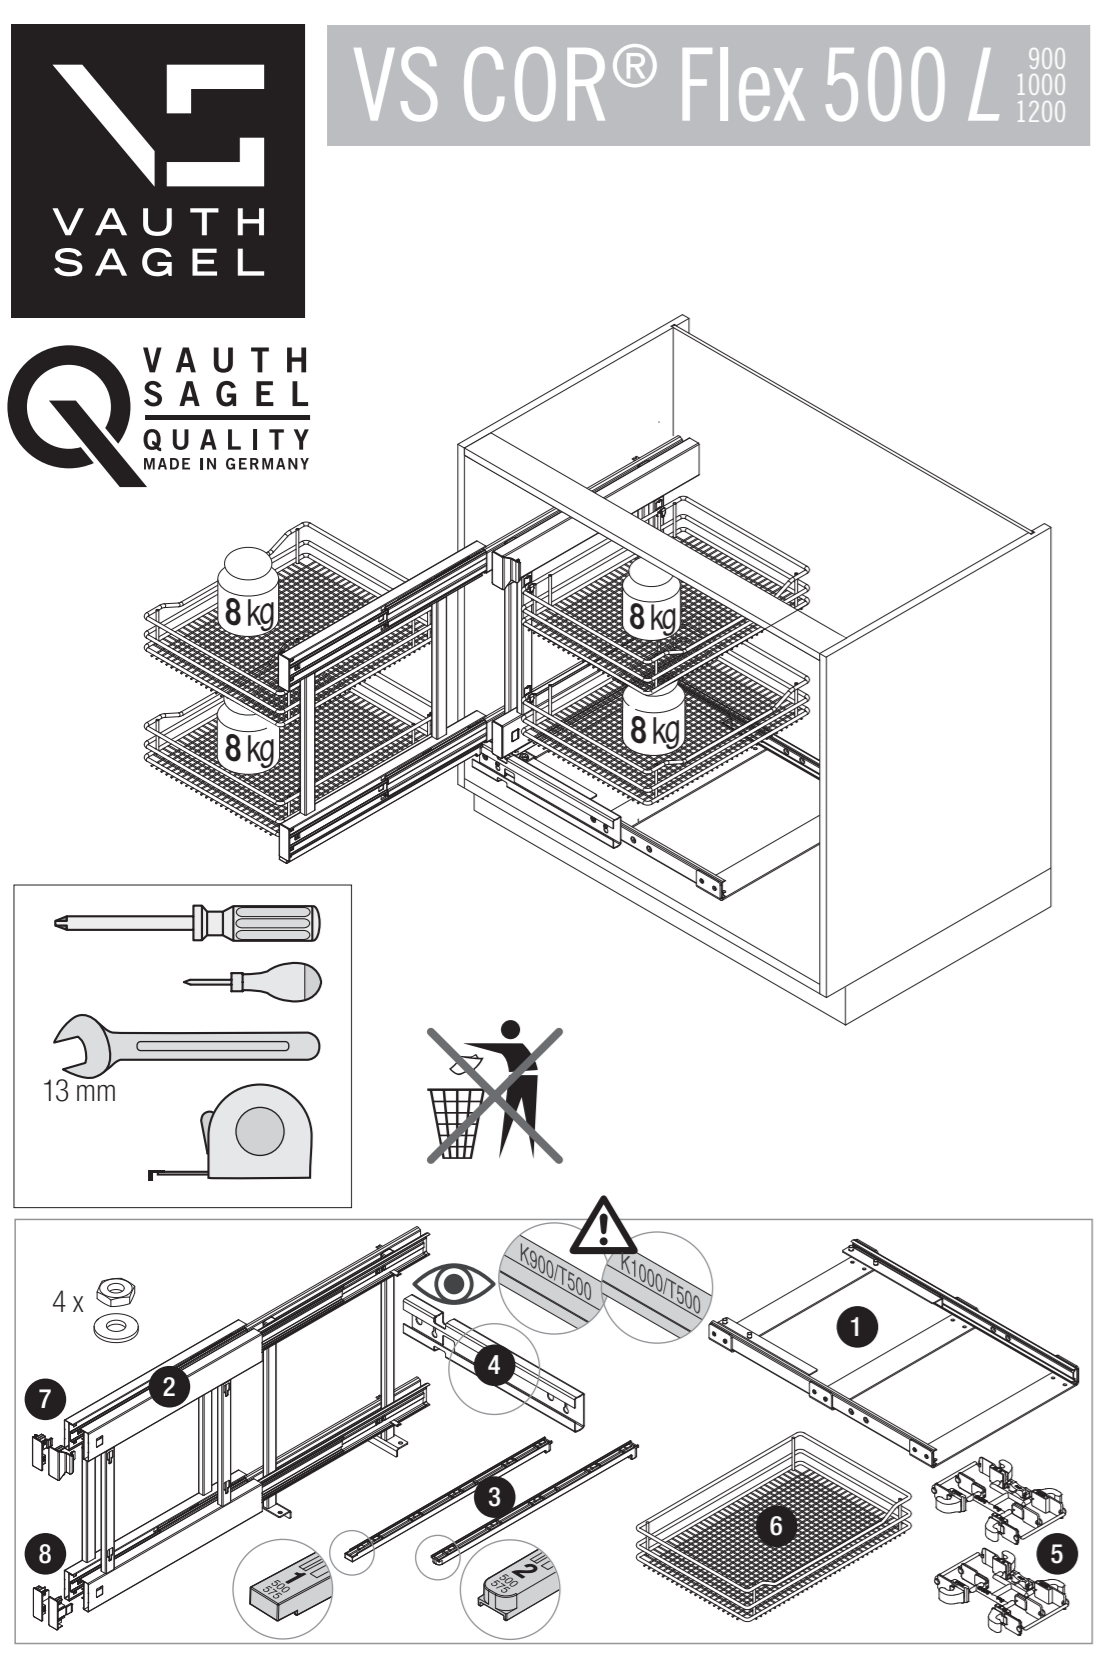

VAUTH SAGEL
VS COR® Flex 500 L
900
1000
1200

VAUTH SAGEL
QUALITY
MADE IN GERMANY

VAUTH SAGEL
QUALITY
MADE IN GERMANY

VS COR® Flex 500 R
900
1000
1200
07/2019