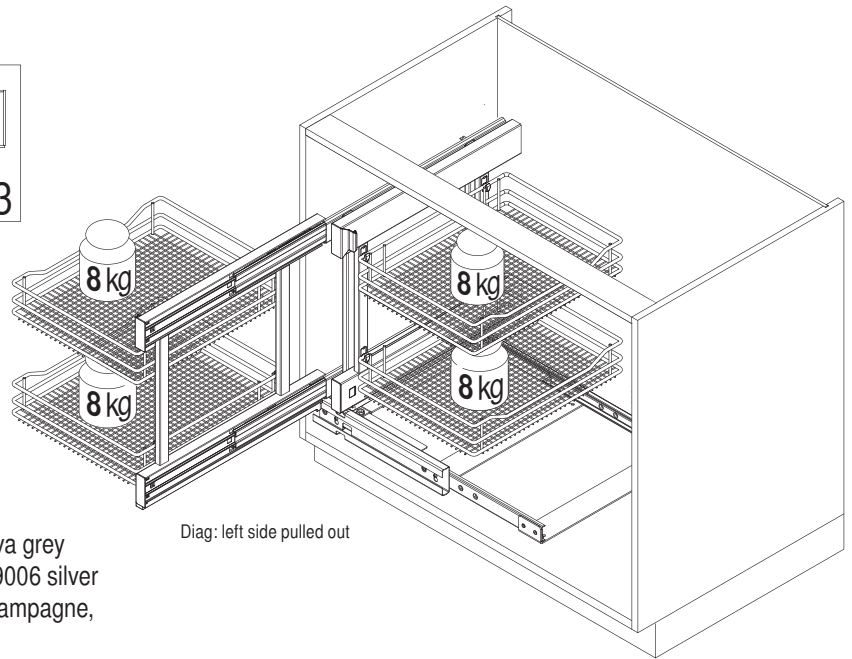

Diag: left side pulled out

Load capacity of baskets:

- Front baskets 8 kg
- Rear baskets 8 kg