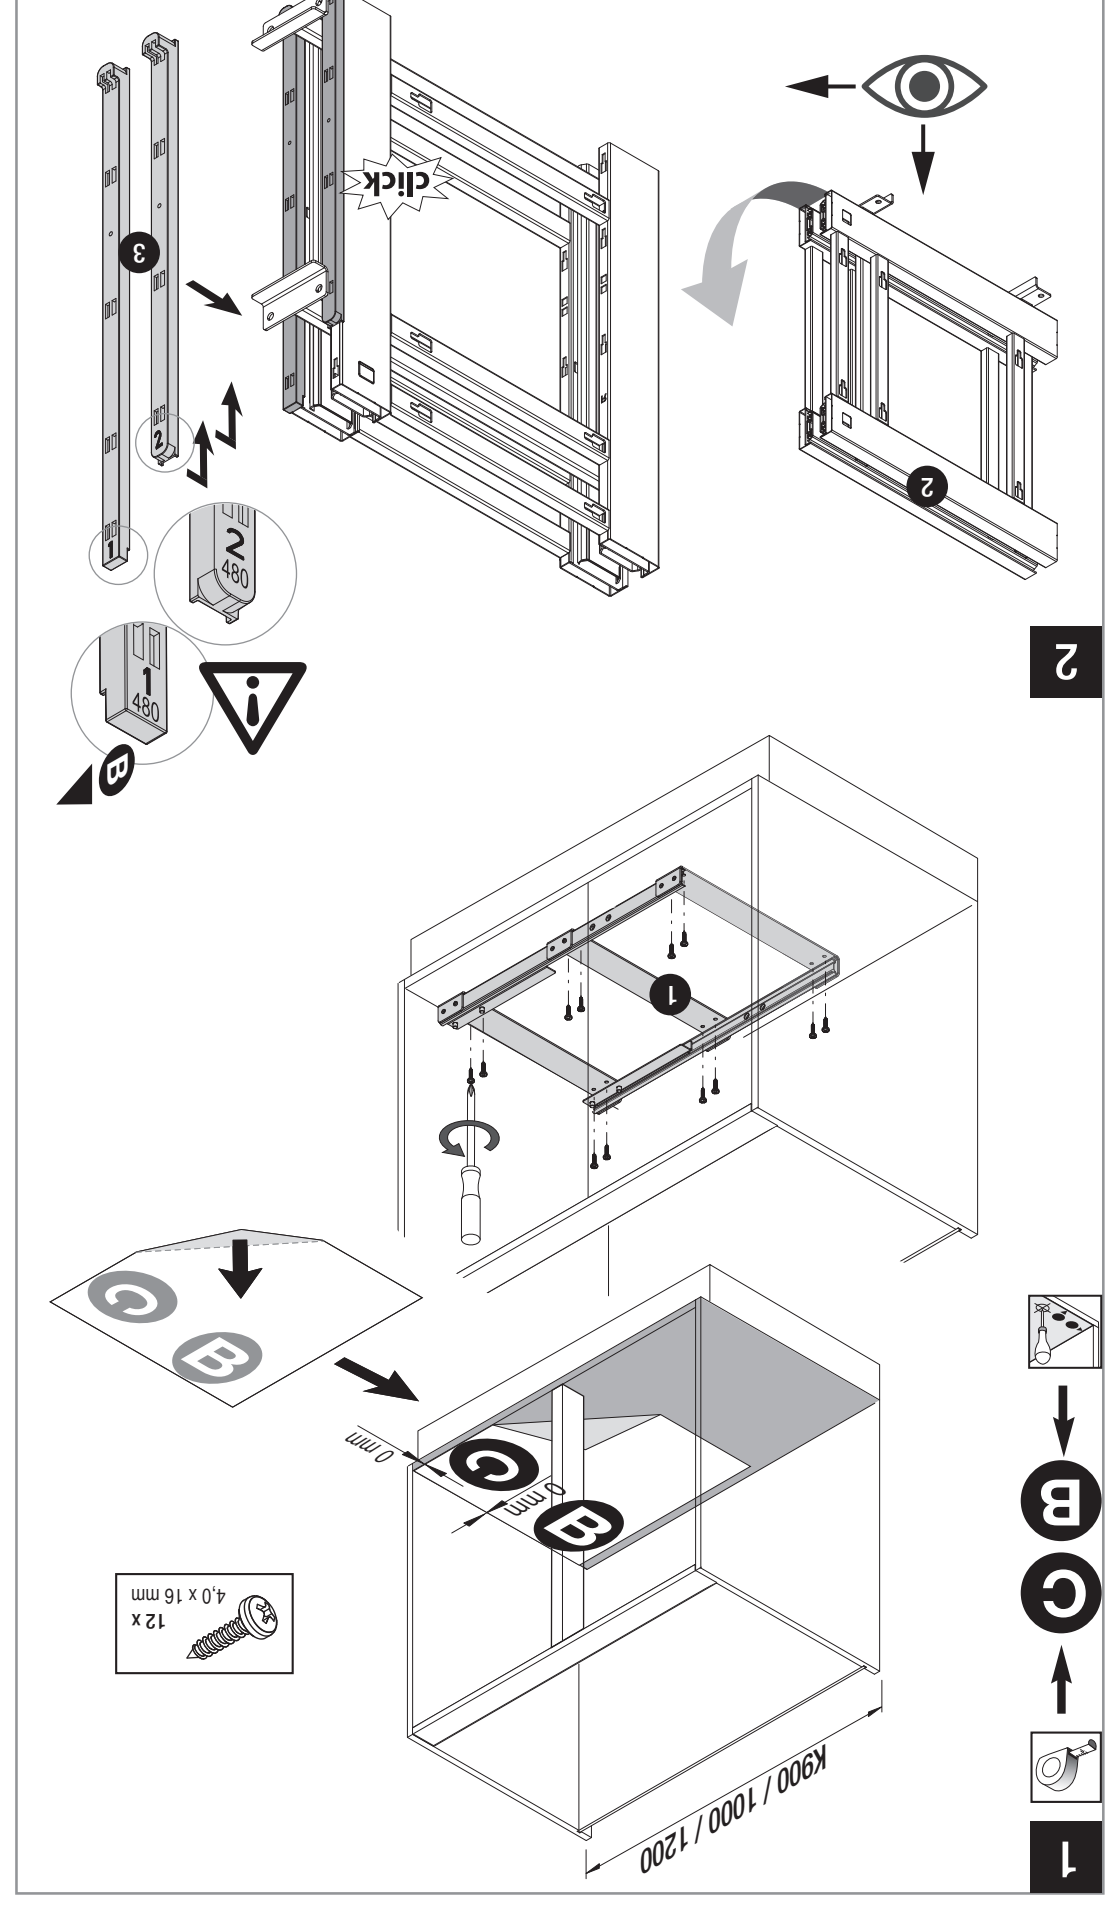

VAUTH SAGEL
VS COR® Flex 480 L
900
1000
1200
07/2019

VAUTH SAGEL
QUALITY
MADE IN GERMANY

VAUTH SAGEL
VS COR® Flex 480 R
900
1000
1200
07/2019

VAUTH SAGEL
QUALITY
MADE IN GERMANY