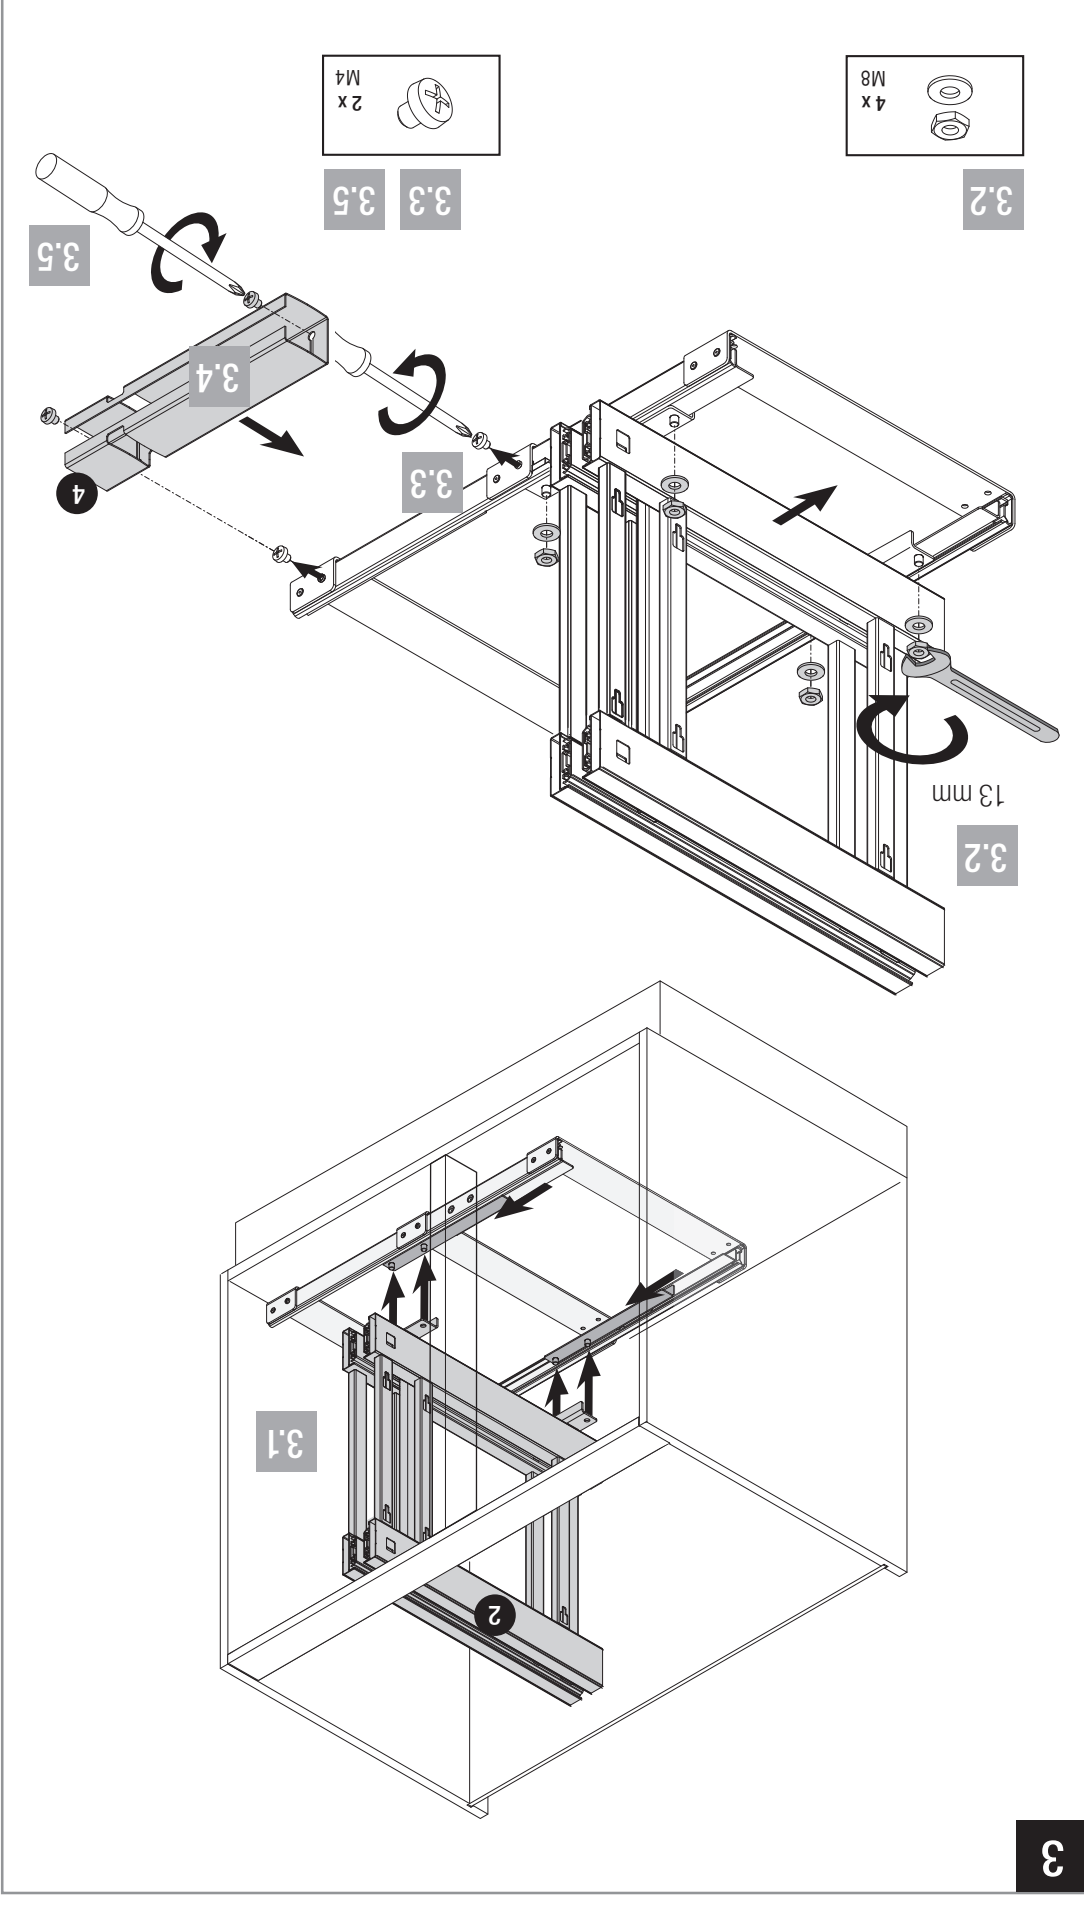

VAUTH SAGEL
VS COR® Flex 480 L
900
1000
1200
07/2019

VAUTH SAGEL
QUALITY
MADE IN GERMANY

VAUTH SAGEL
VS COR® Flex 480 R
900
1000
1200
07/2019

VAUTH SAGEL
QUALITY
MADE IN GERMANY