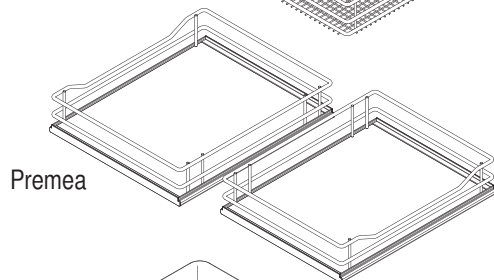

Basket variants: