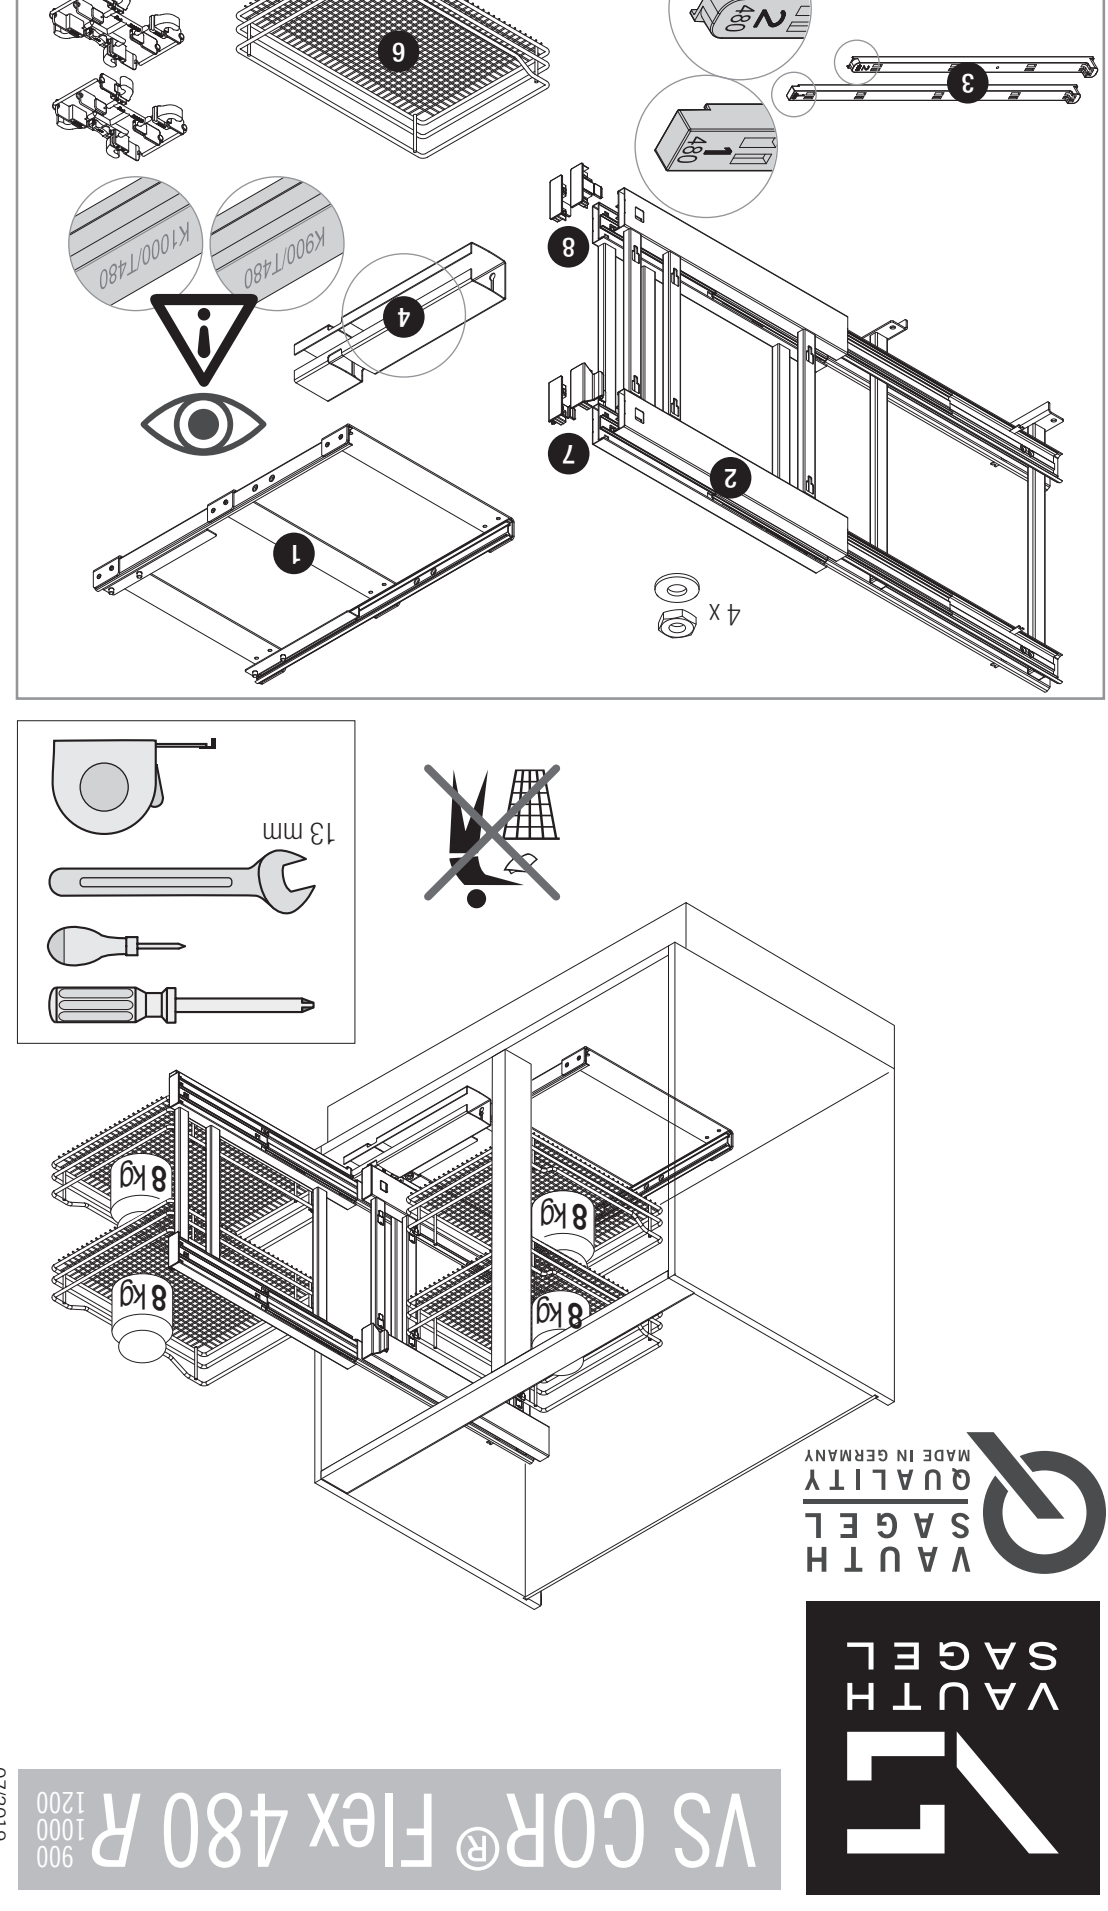

VAUTH SAGEL
VS COR® Flex 480 L
900
1000
1200
07/2019

VAUTH SAGEL
QUALITY
MADE IN GERMANY

VAUTH SAGEL
VS COR® Flex 480 R
900
1000
1200
07/2019

VAUTH SAGEL
QUALITY
MADE IN GERMANY