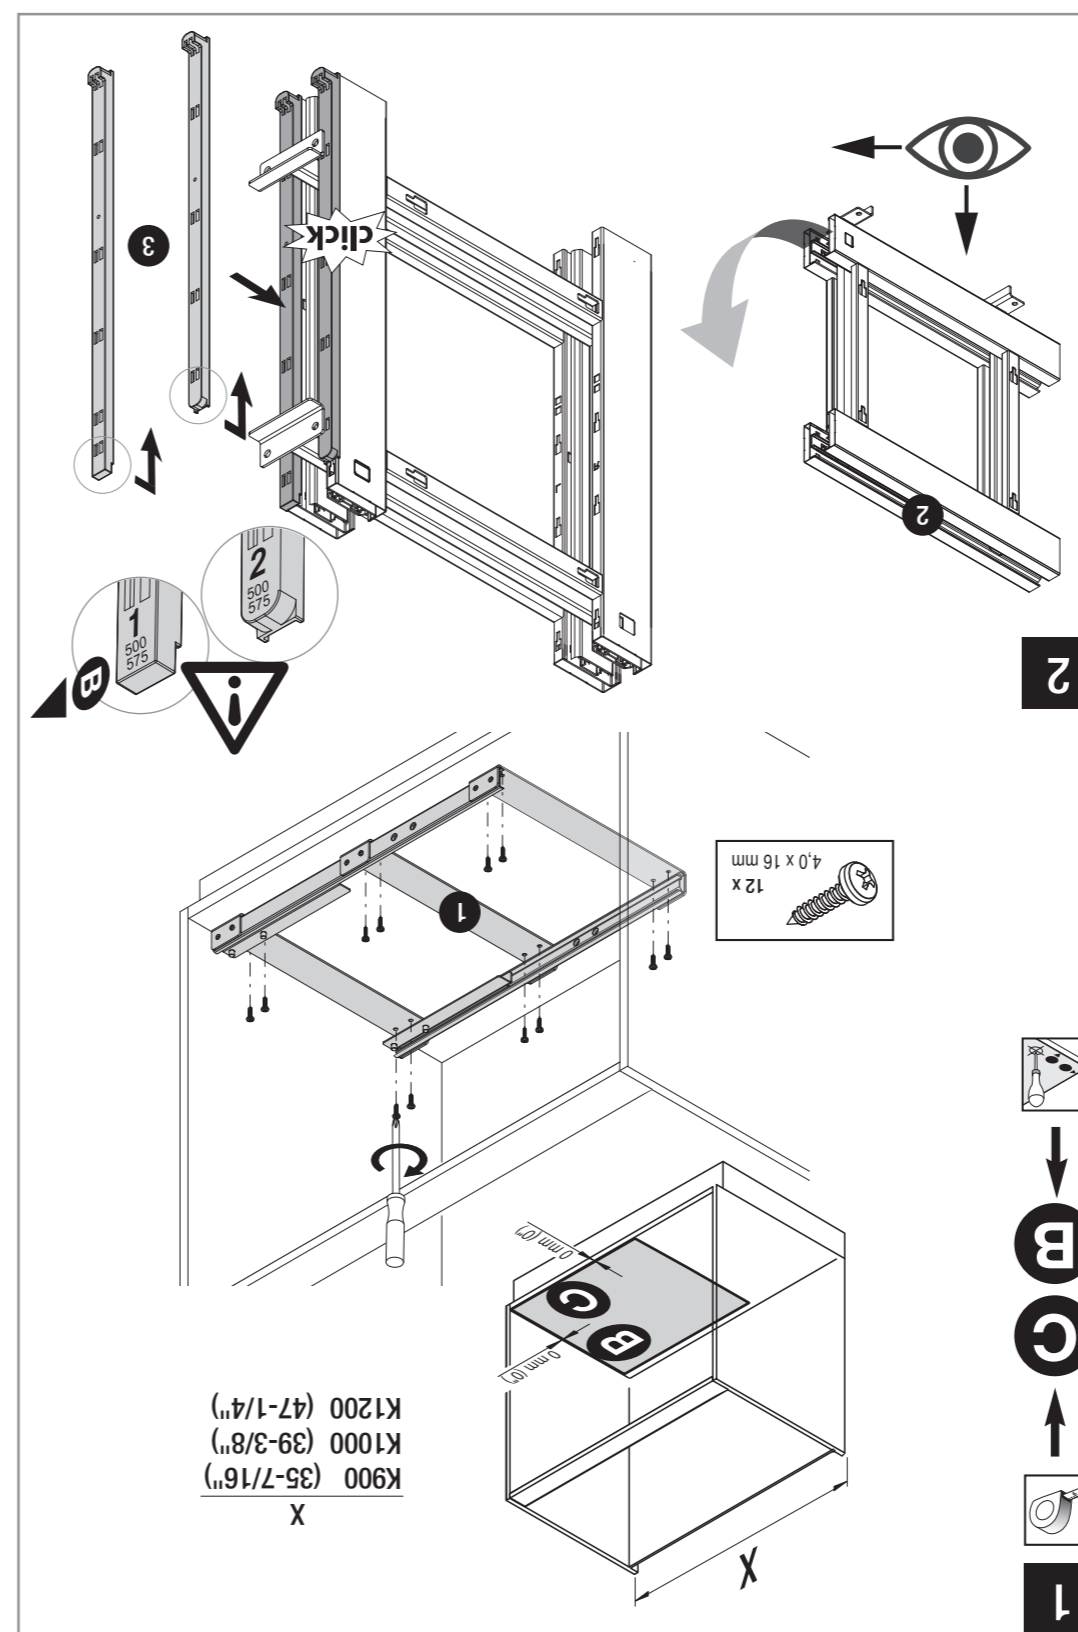

VAUTH SAGEL
VS COR® Flex 500 L
900
1000
1200

VAUTH SAGEL
QUALITY
MADE IN GERMANY

VAUTH SAGEL
QUALITY
MADE IN GERMANY

VS COR® Flex 500 R
900
1000
1200
07/2019