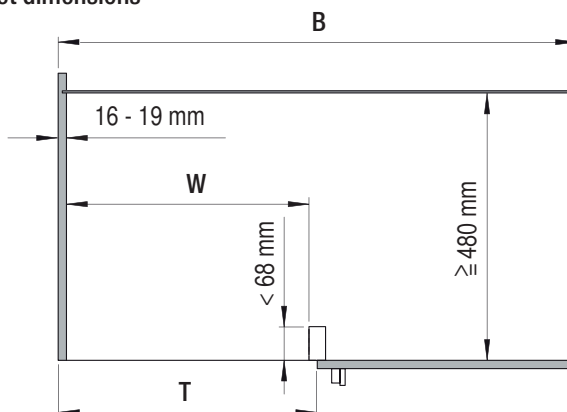

Cabinet dimensions

	C 900	C 1000	C 1200
B	min. 900	min. 1000	min. 1000
T	min. 450	min. 500	min. 600
W	≥ 411	≥ 461	≥ 561

Basket dimensions (front baskets)

Cabinet	basket width			basket depth			basket height	
	900	1000	1200	900	1000	1200	Classic Saphir	Premea Planero
	280	325	350	415	415	415	75	84

Basket dimensions (rear baskets)

Cabinet	basket width			basket depth			basket height	
	900	1000	1200	900	1000	1200	Classic Saphir	Premea Planero
	280	325	400	375	375	375	75	84

We reserve the right to make technical changes and to improve product specifications. All measurements in millimeters.