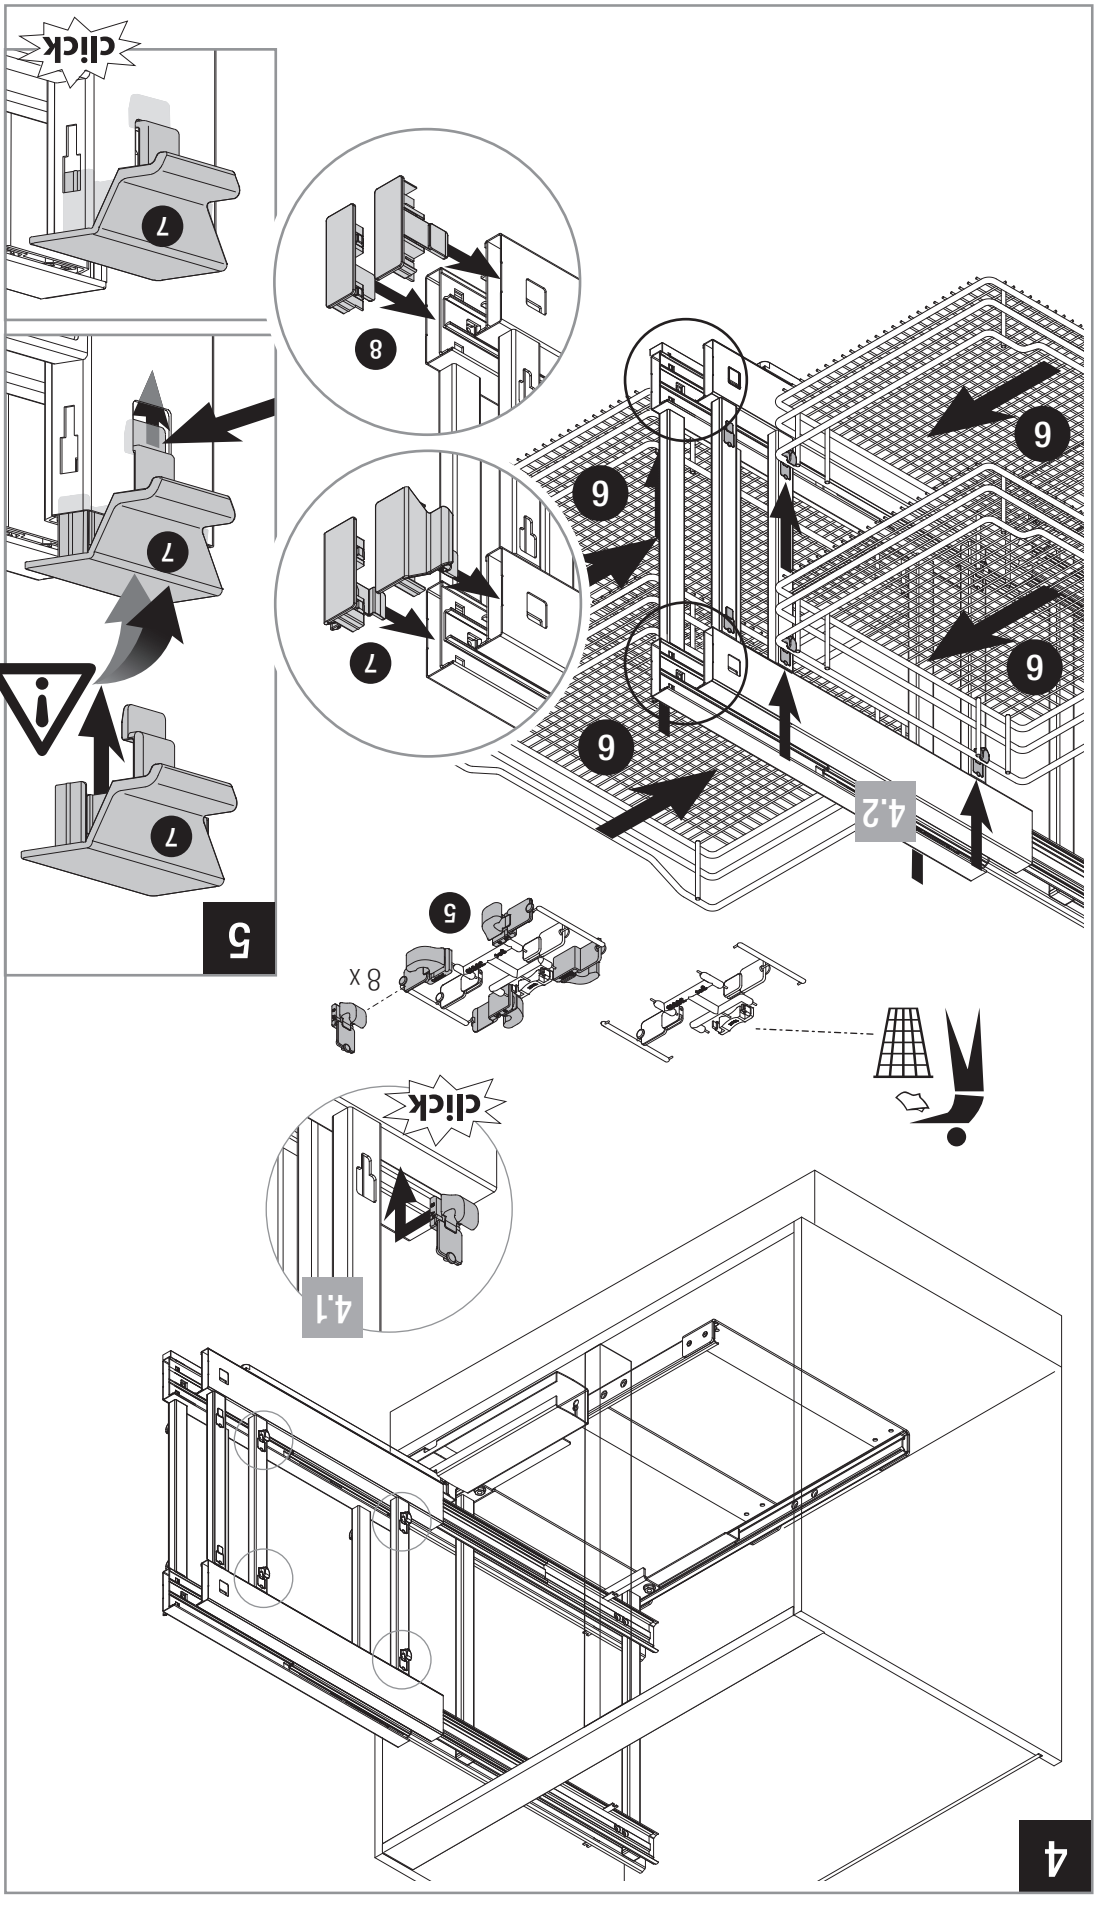

VAUTH SAGEL
VS COR® Flex 480 L
900
1000
1200
07/2019

VAUTH SAGEL
QUALITY
MADE IN GERMANY

VAUTH SAGEL
VS COR® Flex 480 R
900
1000
1200
07/2019

VAUTH SAGEL
QUALITY
MADE IN GERMANY