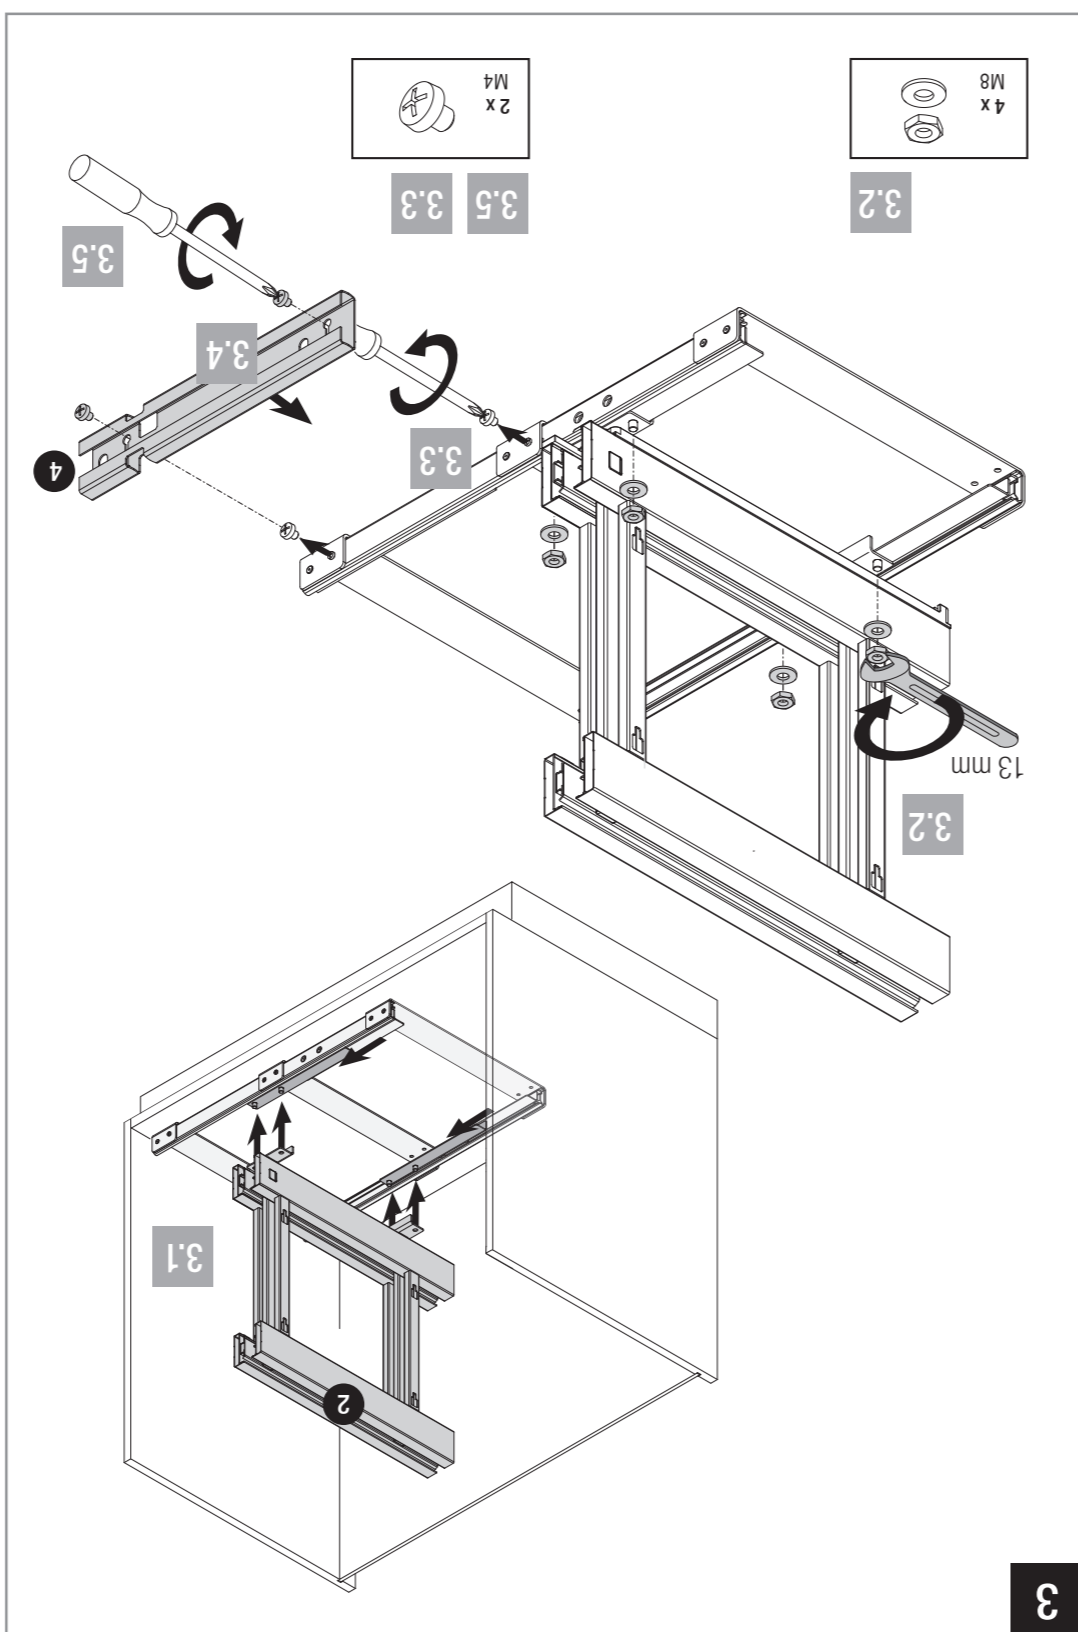

VAUTH SAGEL
VS COR® Flex 500 L
900
1000
1200

VAUTH SAGEL
QUALITY
MADE IN GERMANY

VAUTH SAGEL
QUALITY
MADE IN GERMANY

VS COR® Flex 500 R
900
1000
1200
07/2019