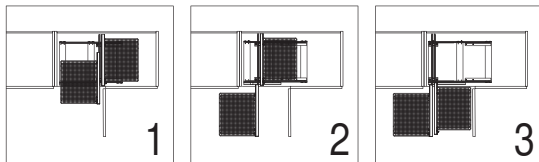

07 / 2019

VS COR® Flex 480

pull-out movement

Cabinet dimensions

External width: min. 900 - 1200 mm

Door width: min. 450 mm

Internal height: min. 530 mm

Specifications Full extension with damping

Cabinet	basket width			basket depth			basket height	
	900	1000	1200	900	1000	1200	Classic Saphir	Premea Planero
	280	325	350	415	415	415	75	84

Basket dimensions (rear baskets)

Cabinet	basket width			basket depth			basket height	
	900	1000	1200	900	1000	1200	Classic Saphir	Premea Planero
	280	325	400	375	375	375	75	84

We reserve the right to make technical changes and to improve product specifications. All measurements in millimeters.

VS COR® Flex 500/550

pull-out movement

Cabinet dimensions

- External width:** min. 900 - 1200 mm
- Door width:** min. 450 mm
- Internal height:** min. 530 mm

Basket dimensions: (front baskets)

Cabinet	basket width			basket depth			Basket height	
	900	1000	1200	900	1000	1200	Classic Saphir	Premea Planero
	280	350	350	415	415	415	75	84

Basket dimensions: (rear baskets)