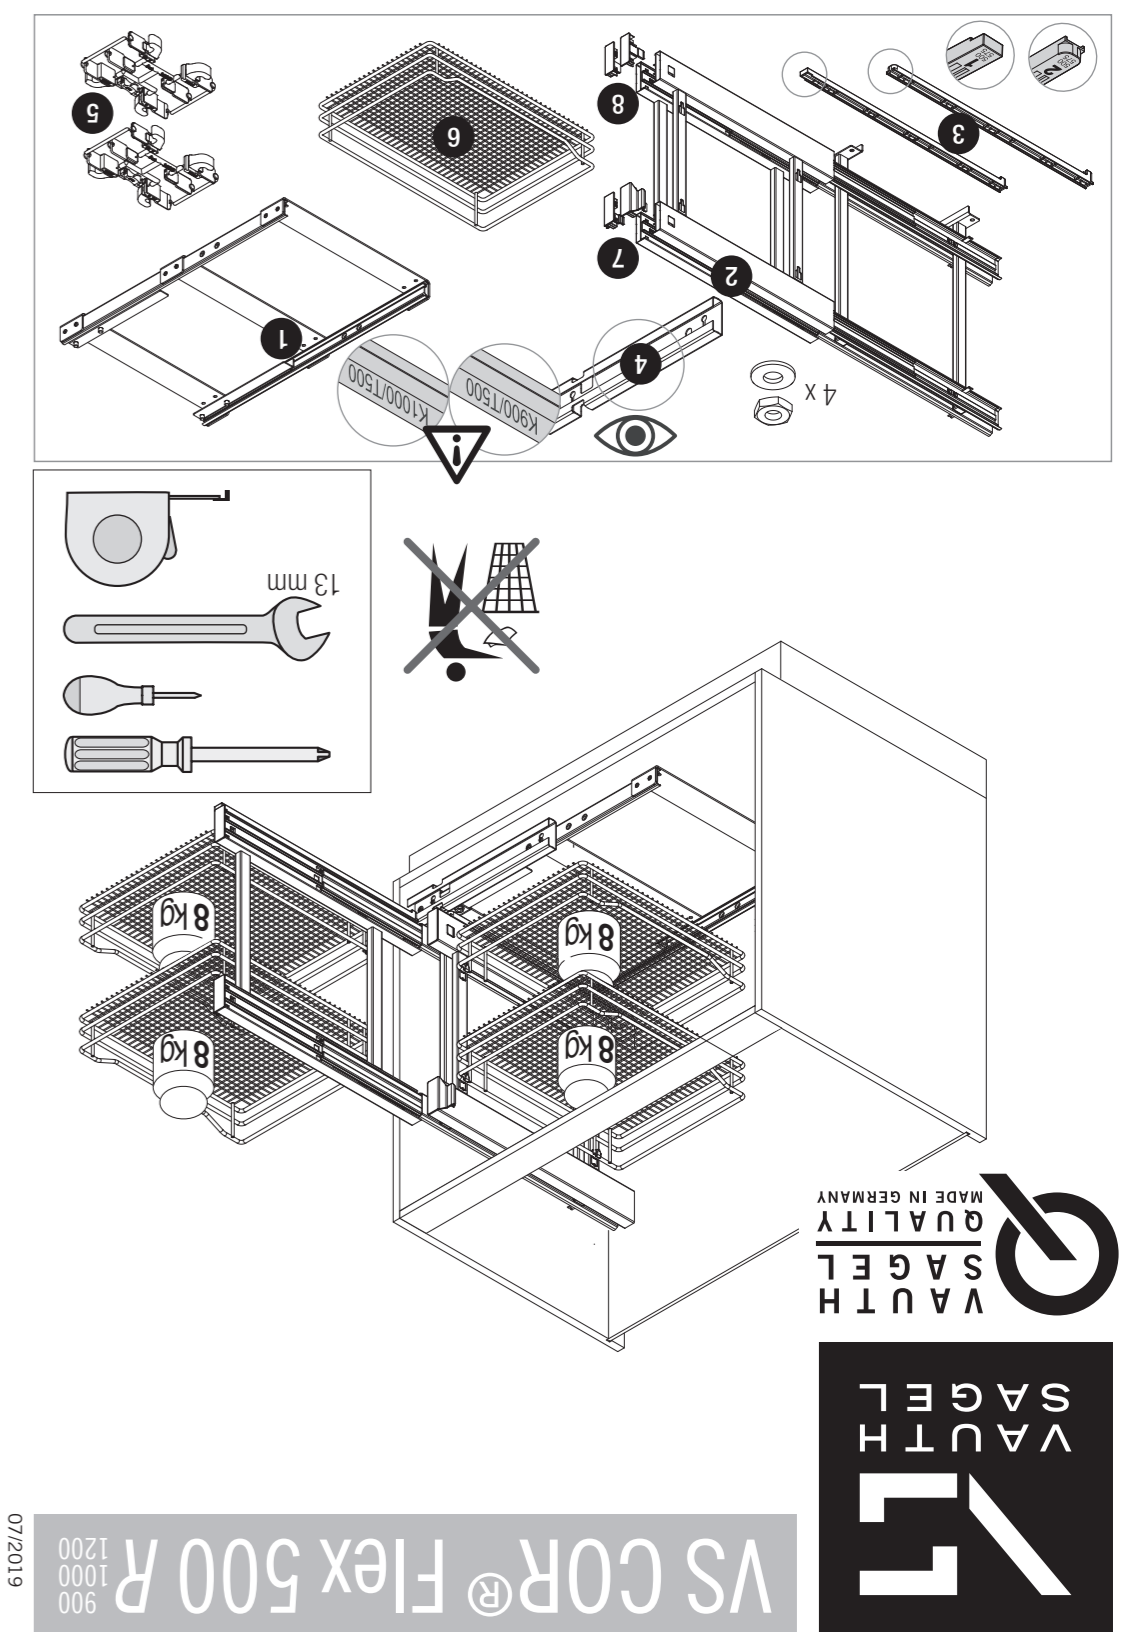

VAUTH SAGEL
VS COR® Flex 500 L
900
1000
1200

VAUTH SAGEL
QUALITY
MADE IN GERMANY

VAUTH SAGEL
QUALITY
MADE IN GERMANY

VS COR® Flex 500 R
900
1000
1200
07/2019