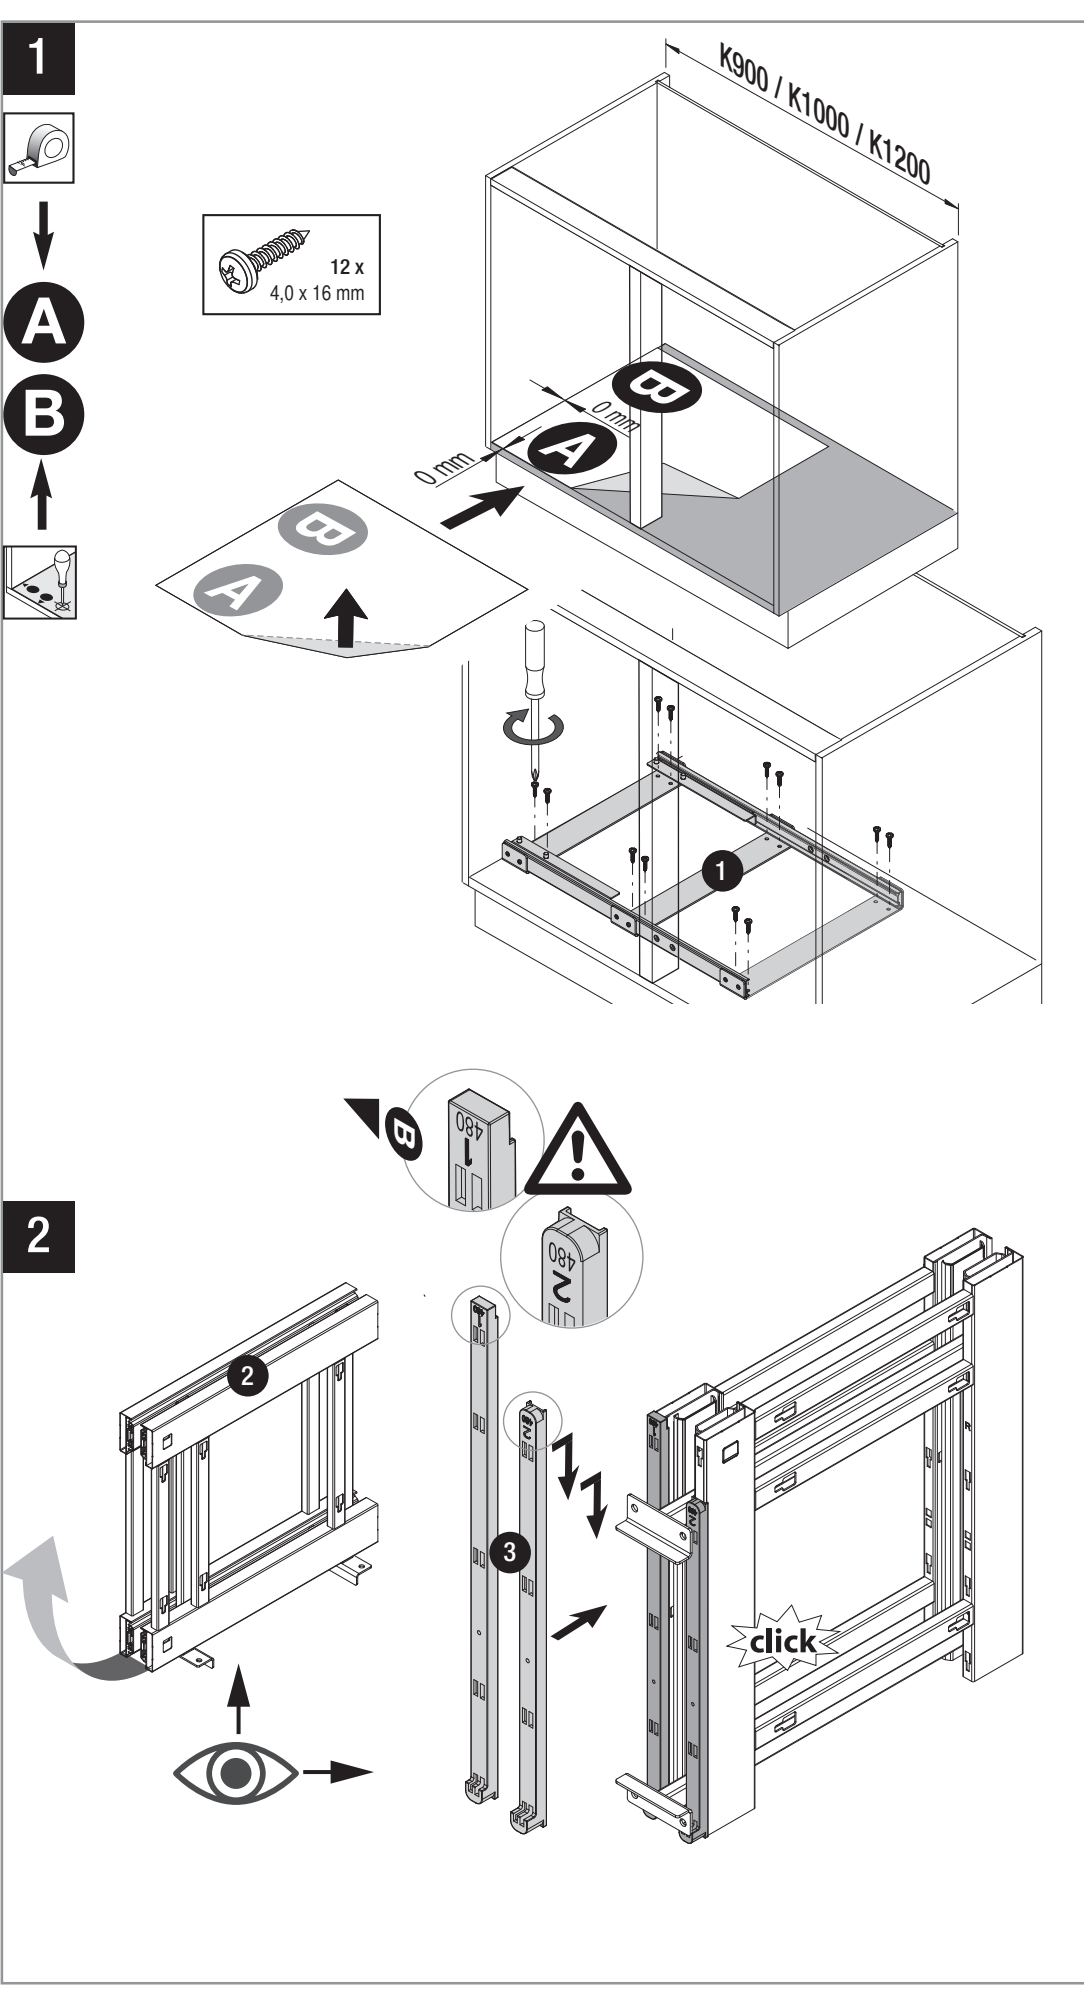

VAUTH SAGEL
VS COR® Flex 480 L
900
1000
1200
07/2019

VAUTH SAGEL
QUALITY
MADE IN GERMANY

VAUTH SAGEL
VS COR® Flex 480 R
900
1000
1200
07/2019

VAUTH SAGEL
QUALITY
MADE IN GERMANY