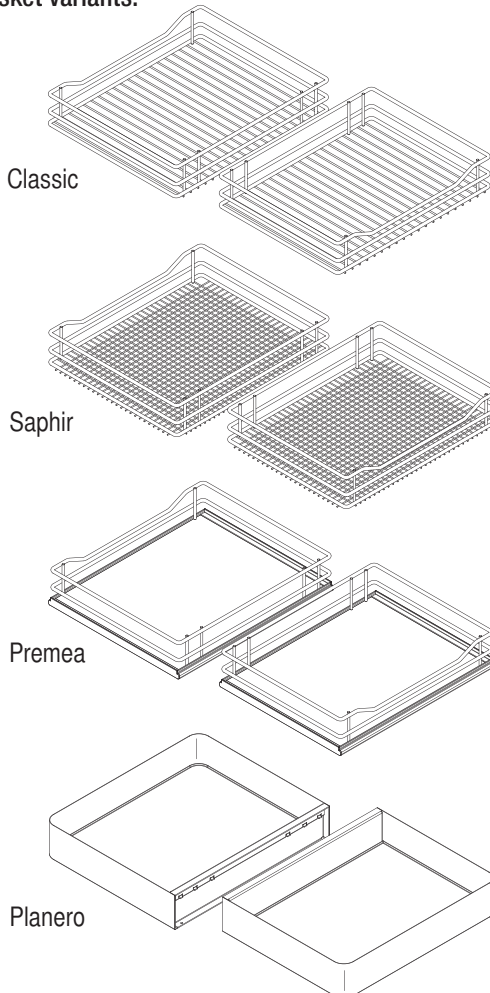

We reserve the right to make technical changes and to improve product specifications. All measurements in millimeters.

VS COR® Flex 500/550

pull-out movement

Cabinet dimensions

- External width:** min. 900 - 1200 mm
- Door width:** min. 450 mm
- Internal height:** min. 530 mm

Specifications

Full extension with damping

- Fitting:** RAL 9006 silver (clear coat), RAL 9010 white, champagne, lava grey
- Baskets:** Chrome (except Planero), RAL 9006 silver (clear coat), RAL 9010 white, champagne, lava grey

Diag: left side pulled out

Load capacity of baskets:

- Front baskets 8 kg
- Rear baskets 8 kg

Basket variants:

Cabinet dimensions

	C 900	C 1000	C 1200
B	min. 900	min. 1000	min. 1000
T	min. 450	min. 500	min. 600
W	≥ 381	≥ 445	≥ 521

Basket dimensions: (front baskets)

Cabinet	basket width			basket depth			Basket height	
	900	1000	1200	900	1000	1200	Classic Saphir	Premea Planero
	280	350	350	415	415	415	75	84

Basket dimensions: (rear baskets)