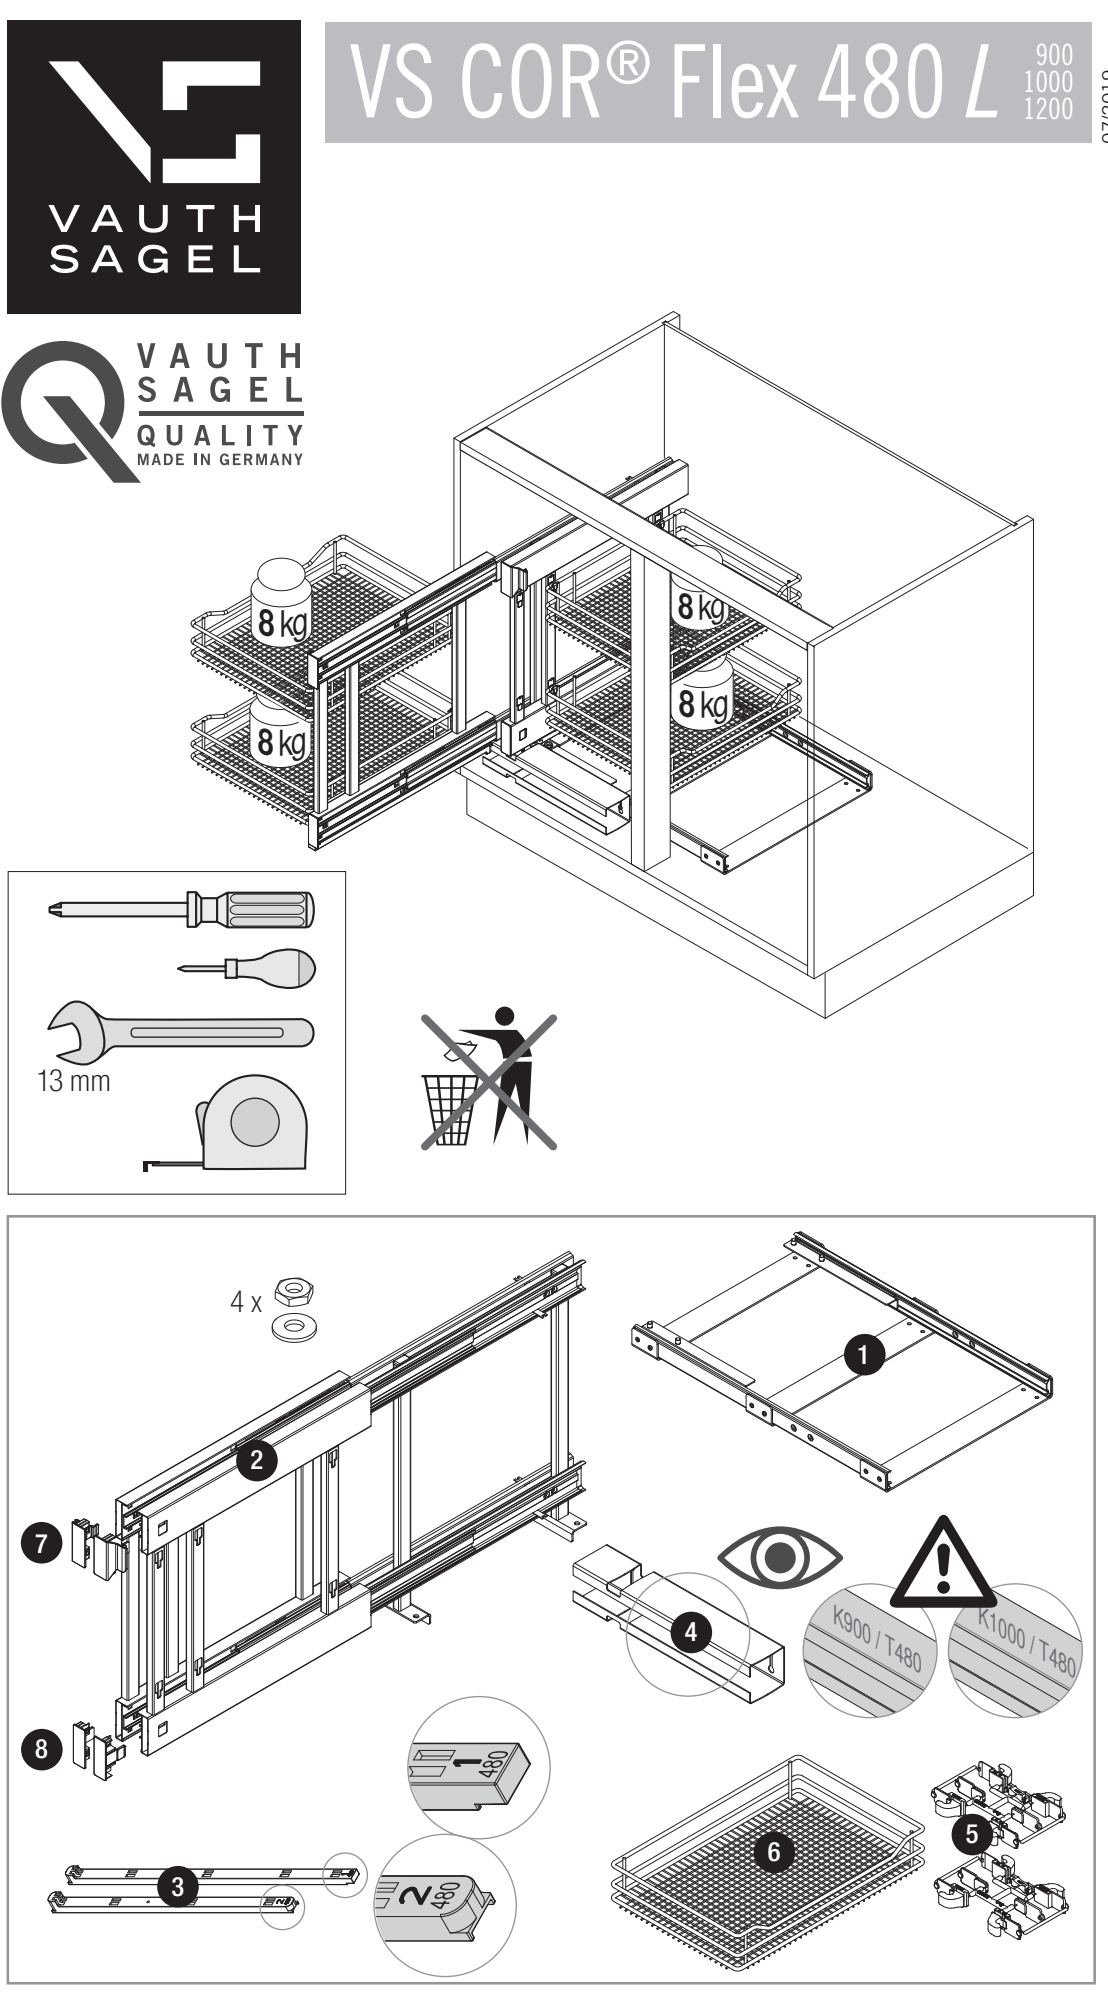

VAUTH SAGEL
VS COR® Flex 480 L
900
1000
1200
07/2019

VAUTH SAGEL
QUALITY
MADE IN GERMANY

VAUTH SAGEL
VS COR® Flex 480 R
900
1000
1200
07/2019

VAUTH SAGEL
QUALITY
MADE IN GERMANY