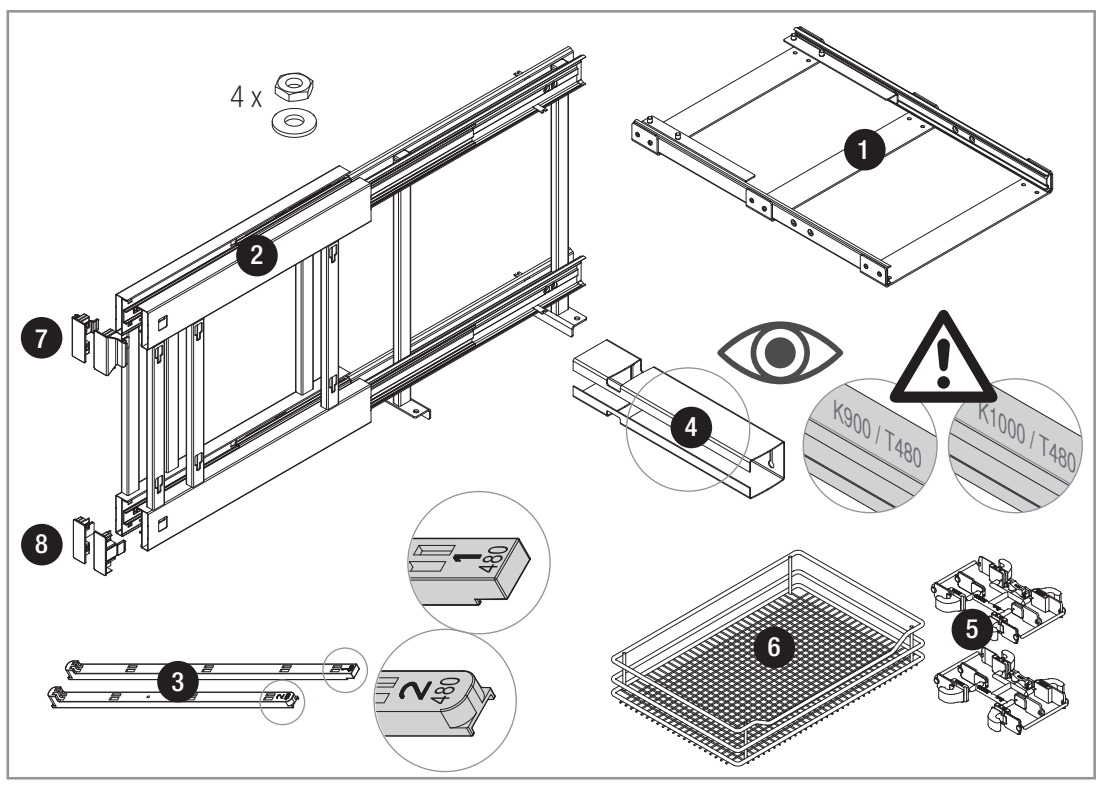

VAUTH SAGEL
VS COR® Flex 480 L
900
1000
1200
07/2019

VAUTH SAGEL
QUALITY
MADE IN GERMANY