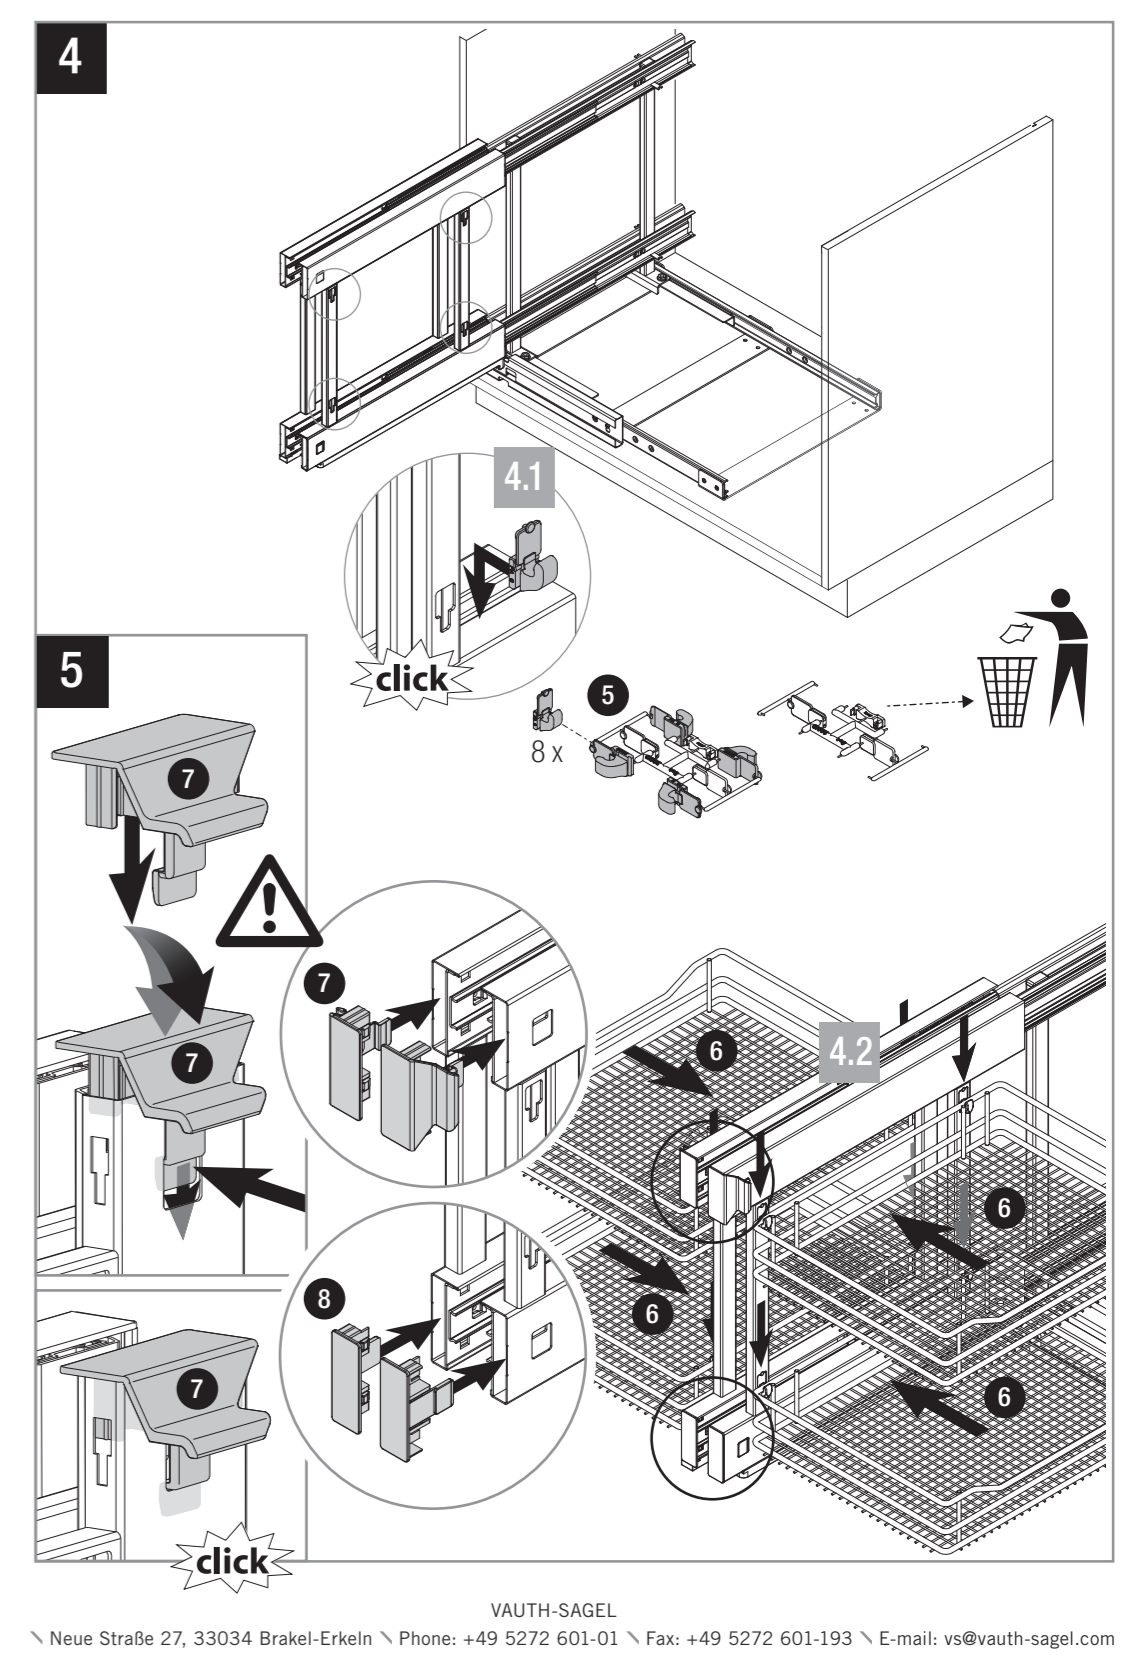

VAUTH SAGEL
VS COR® Flex 500 L
900
1000
1200

VAUTH SAGEL
QUALITY
MADE IN GERMANY

VAUTH SAGEL
QUALITY
MADE IN GERMANY

VS COR® Flex 500 R
900
1000
1200
07/2019