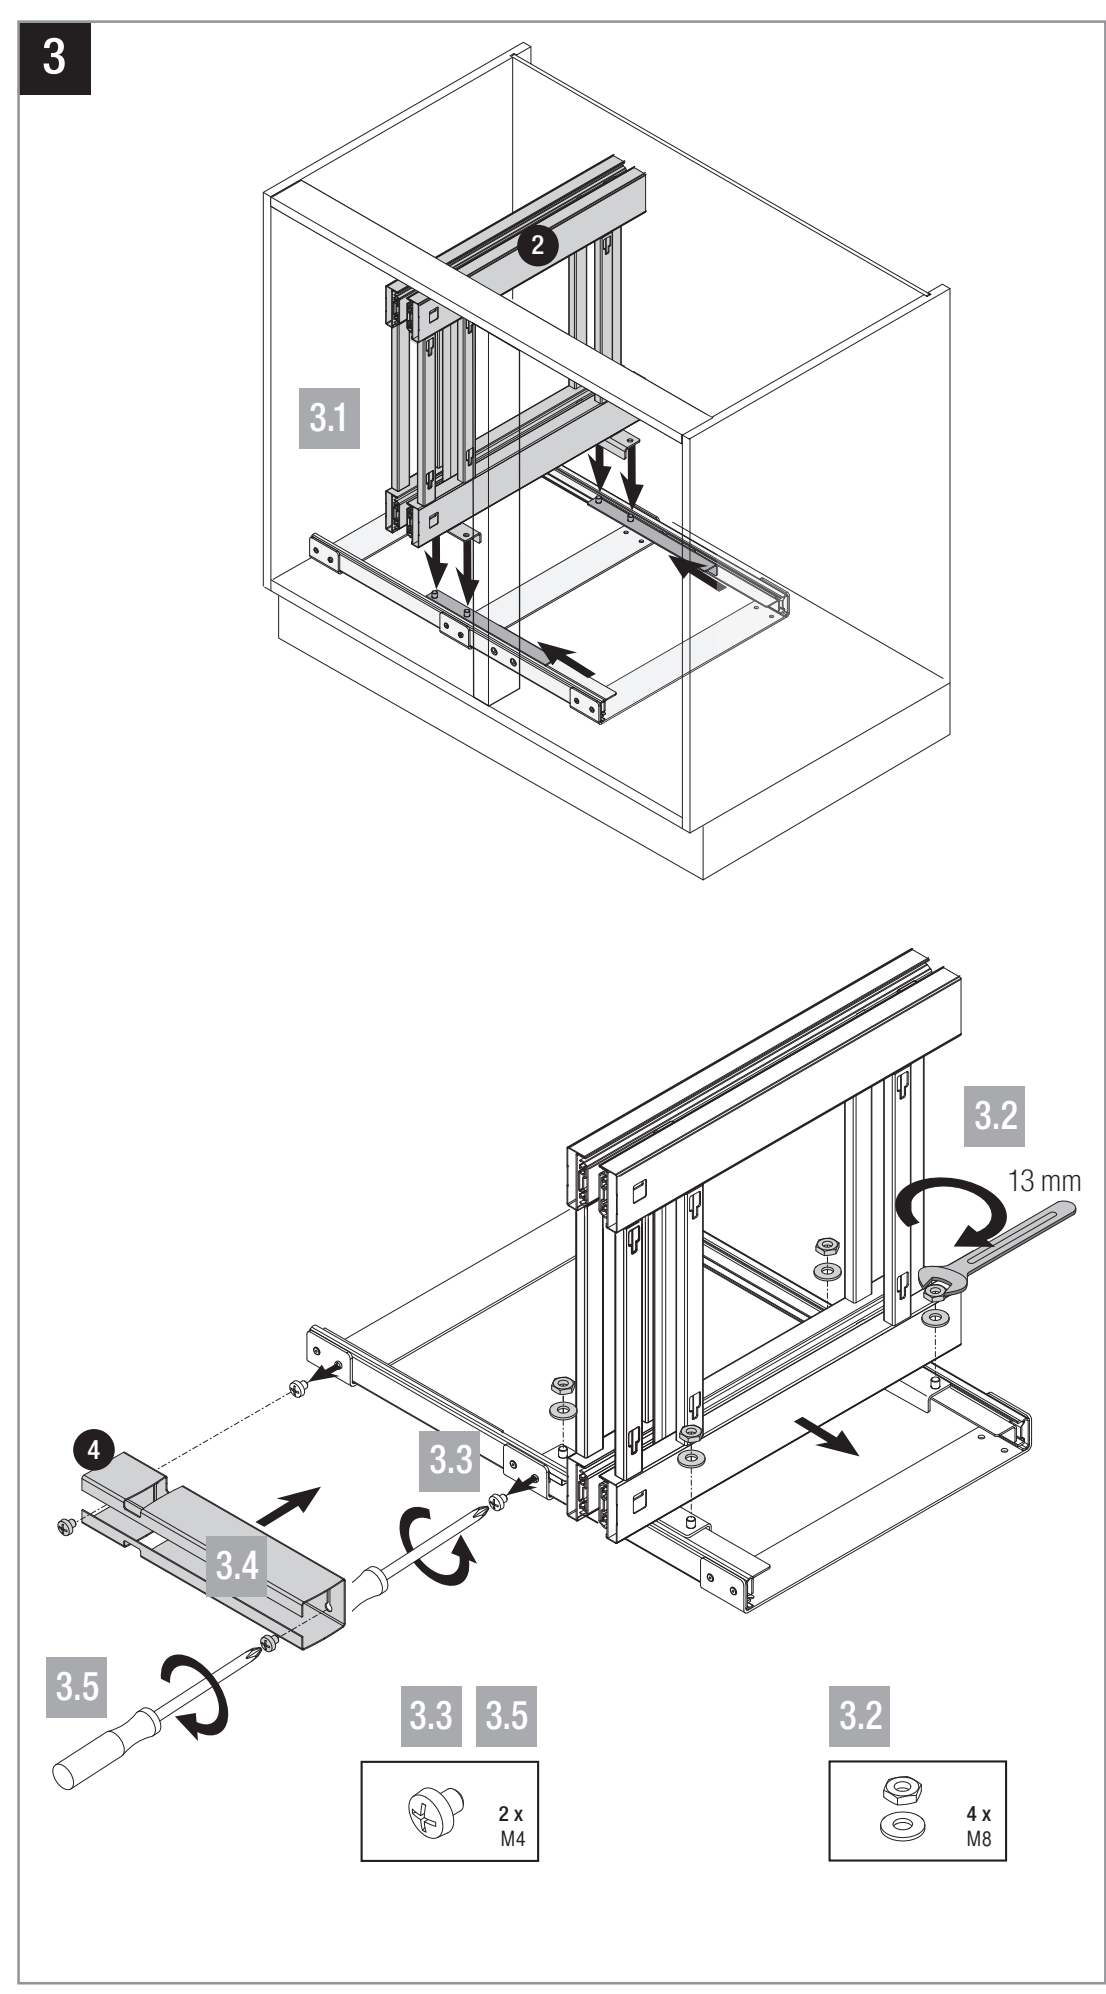

VAUTH SAGEL
VS COR® Flex 480 L
900
1000
1200
07/2019

VAUTH SAGEL
QUALITY
MADE IN GERMANY

VAUTH SAGEL
VS COR® Flex 480 R
900
1000
1200
07/2019

VAUTH SAGEL
QUALITY
MADE IN GERMANY