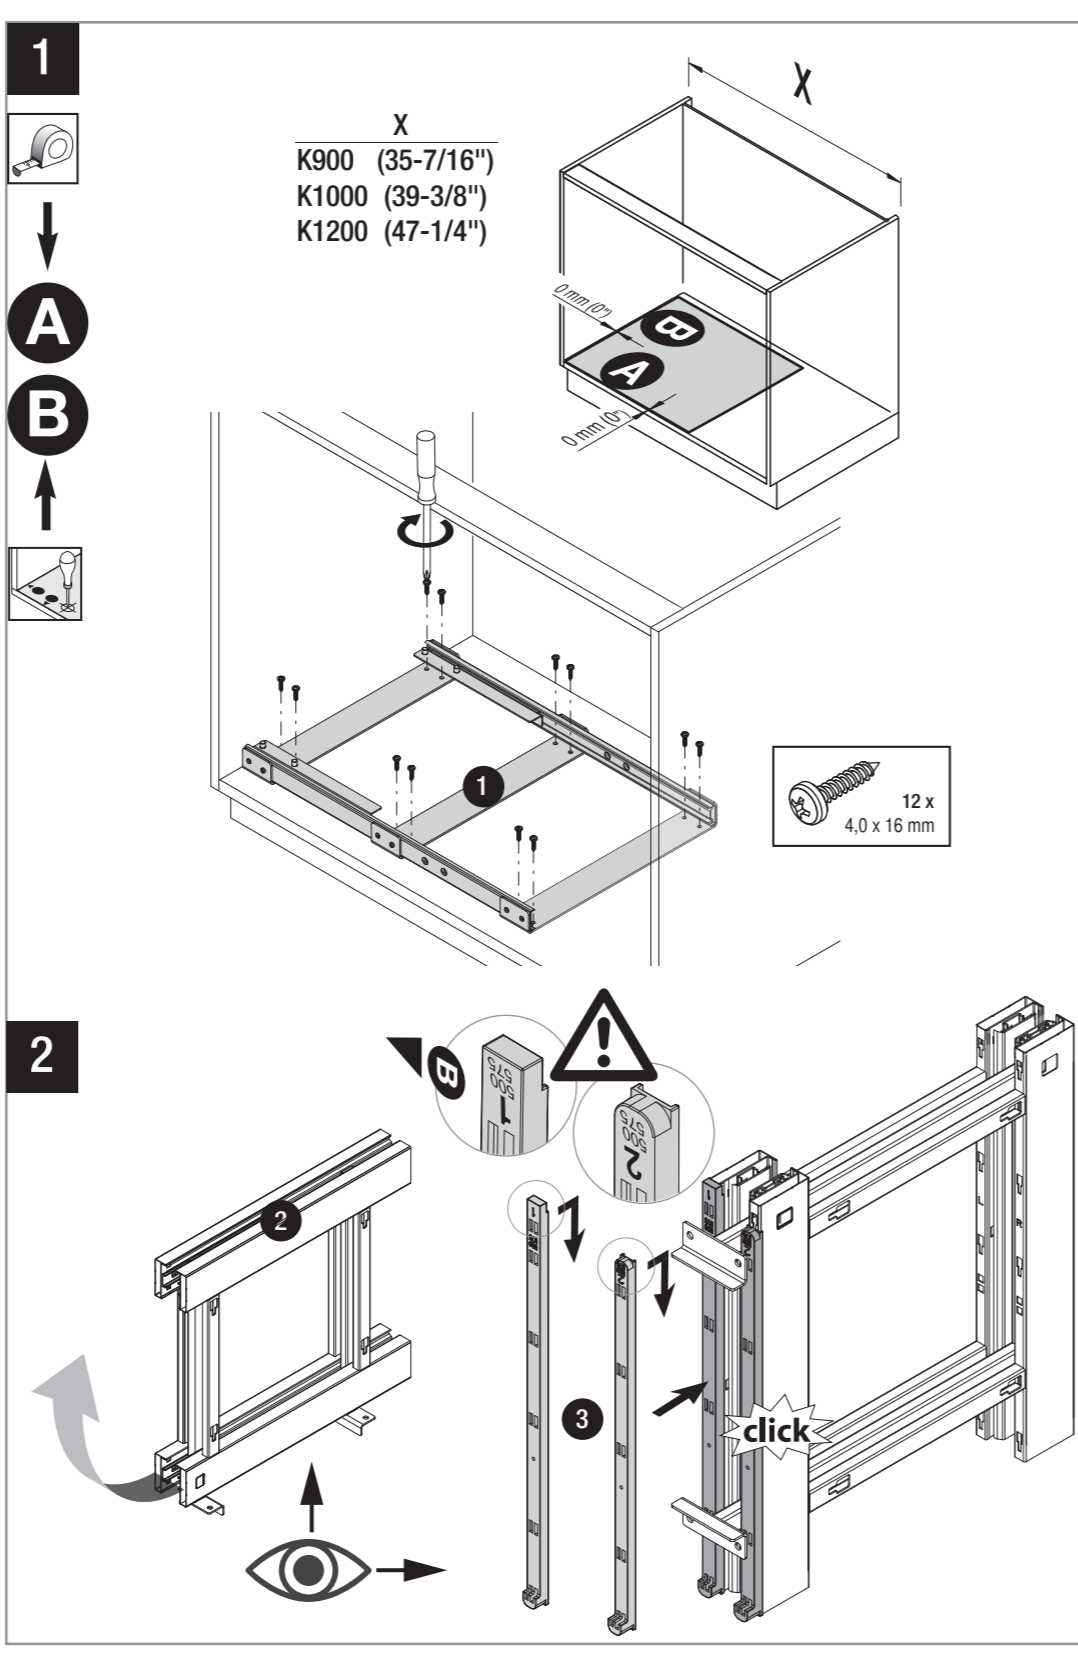

VAUTH SAGEL
VS COR® Flex 500 L
900
1000
1200

VAUTH SAGEL
QUALITY
MADE IN GERMANY

VAUTH SAGEL
QUALITY
MADE IN GERMANY

VS COR® Flex 500 R
900
1000
1200
07/2019