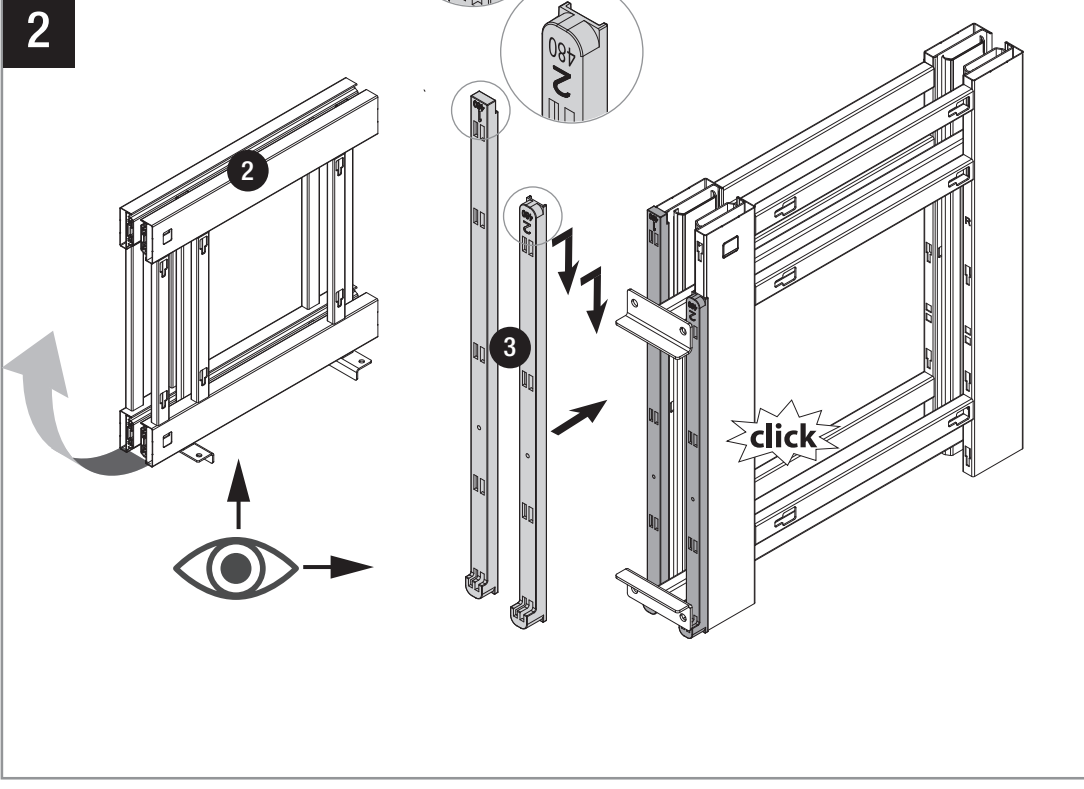

VAUTH SAGEL
VS COR® Flex 480 R
900
1000
1200
07/2019

VAUTH SAGEL
QUALITY
MADE IN GERMANY