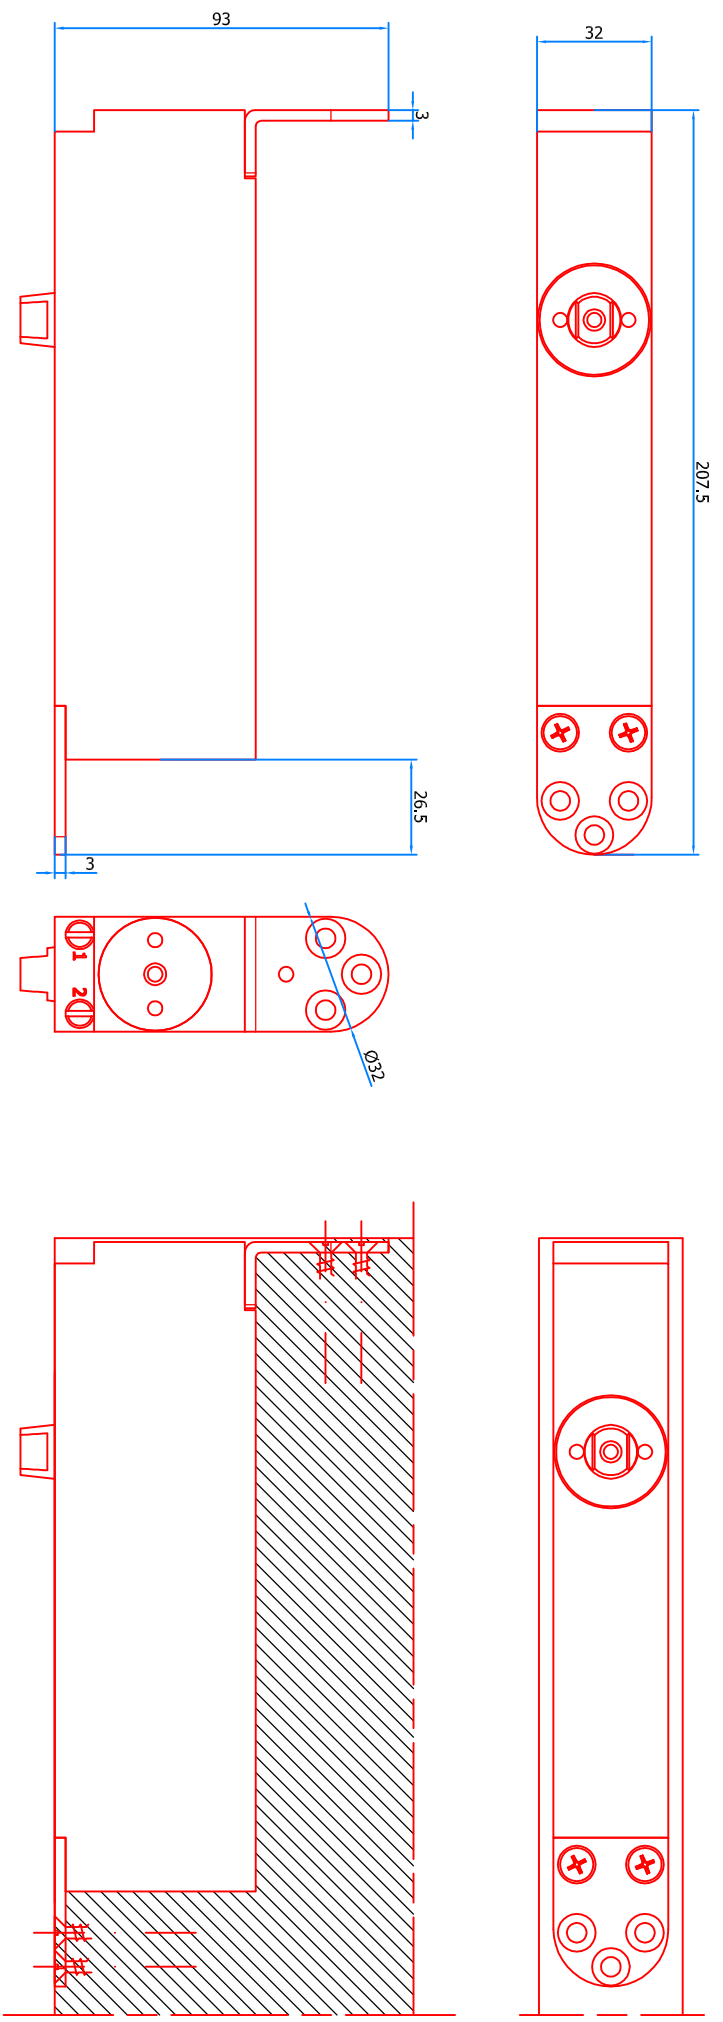

Top part wall/frame

- * Door 40mm: =
- * Door 45mm: =
- * Door 50mm: +1mm
- * Door 54mm: +2mm

Wall/Frame

- * Door 40mm: =
- * Door 45mm: =
- * Door 50mm: +1mm
- * Door 54mm: +2mm

Top part door

Top side Door

Bottom part door

Bottom side Door

Bottom part floor

- * Door 40mm: =
- * Door 45mm: =
- * Door 50mm: +1mm
- * Door 54mm: +2mm

Floor

- * Door 40mm: =
- * Door 45mm: =
- * Door 50mm: +1mm
- * Door 54mm: +2mm

Assembly Pivotica PRO

Top frame part built up

- * Door 40mm: =
- * Door 45mm: =
- * Door 50mm: +1mm
- * Door 54mm: +2mm

Assembly Pivotica PRO

Top frame part built in

* Door 40mm: =

* Door 45mm: =

* Door 50mm: +1mm

* Door 54mm: +2mm