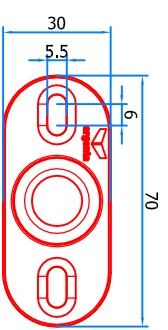

Top part wall/frame

- * Door 40mm: =
- * Door 45mm: =
- * Door 50mm: +1mm
- * Door 54mm: +2mm

Wall/Frame

- * Door 40mm: =
- * Door 45mm: =
- * Door 50mm: +1mm
- * Door 54mm: +2mm

Top part door

Top side Door

Bottom part door

Bottom side Door

Bottom part floor

- * Door 40mm: =
- * Door 45mm: =
- * Door 50mm: +1mm
- * Door 54mm: +2mm

Floor

- * Door 40mm: =
- * Door 45mm: =
- * Door 50mm: +1mm
- * Door 54mm: +2mm

Assembly Pivotica PRO

Top frame part built up

- * Door 40mm: =
- * Door 45mm: =
- * Door 50mm: +1mm
- * Door 54mm: +2mm

Assembly Pivotica PRO

Top frame part built in

* Door 40mm: =

* Door 45mm: =

* Door 50mm: +1mm

* Door 54mm: +2mm