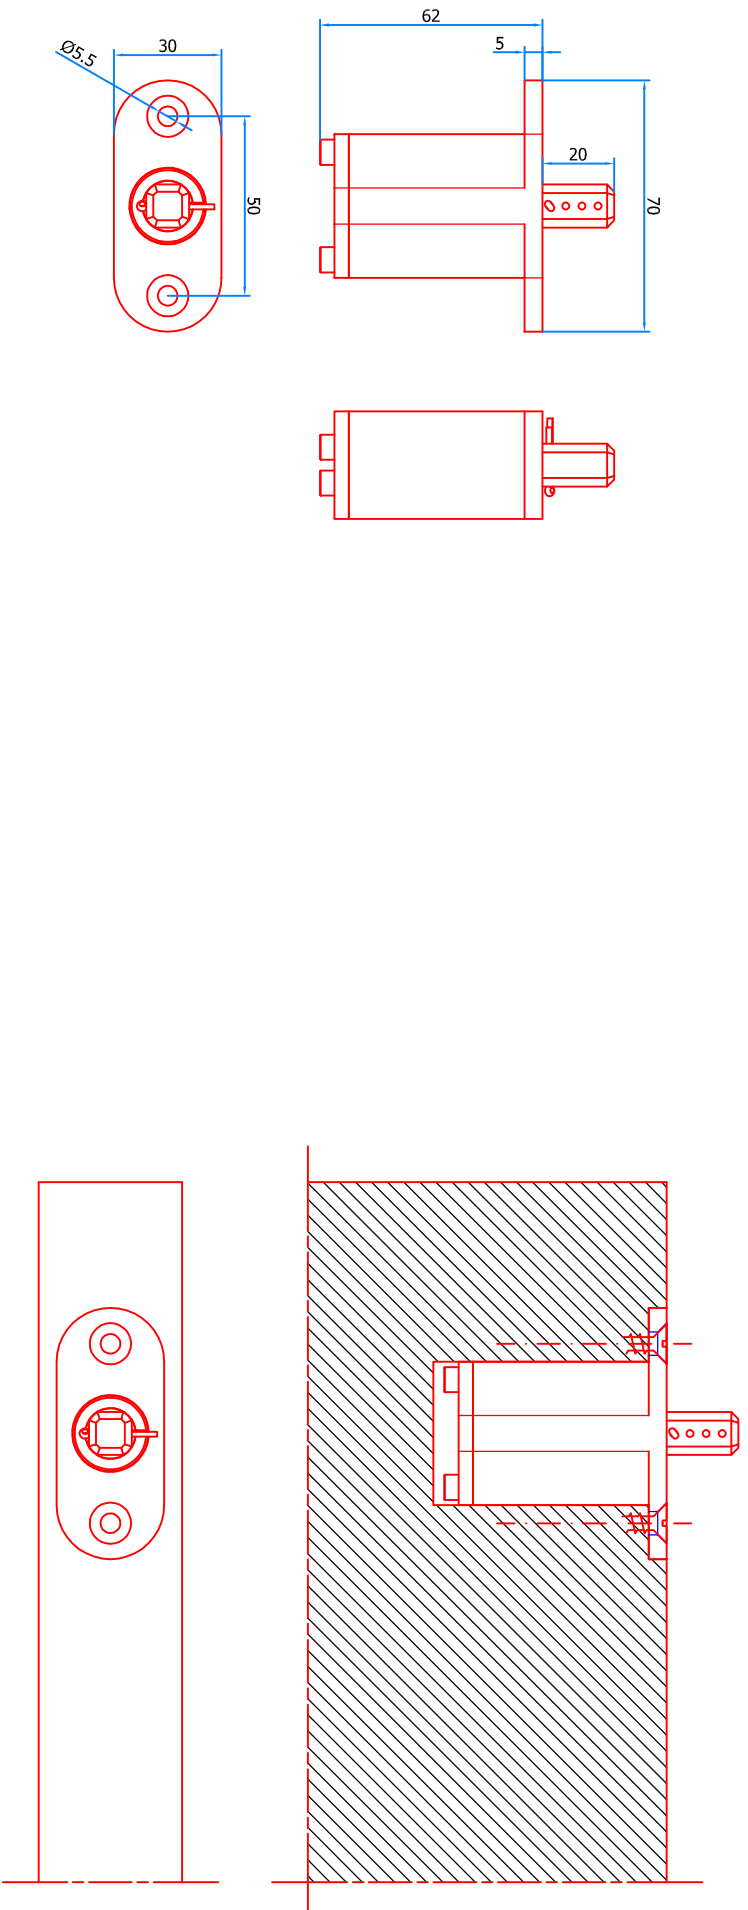

Top part wall/frame

- * Door 40mm: =
- * Door 45mm: =
- * Door 50mm: +1mm
- * Door 54mm: +2mm

Wall/Frame

- * Door 40mm: =
- * Door 45mm: =
- * Door 50mm: +1mm
- * Door 54mm: +2mm

Top part door

Top side Door

Bottom part door

Bottom side Door

Bottom part floor

- * Door 40mm: =
- * Door 45mm: =
- * Door 50mm: +1mm
- * Door 54mm: +2mm

Floor

- * Door 40mm: =
- * Door 45mm: =
- * Door 50mm: +1mm
- * Door 54mm: +2mm

Assembly Pivotica PRO

Top frame part built up

- * Door 40mm: =
- * Door 45mm: =
- * Door 50mm: +1mm
- * Door 54mm: +2mm

Assembly Pivotica PRO

Top frame part built in

* Door 40mm: =

* Door 45mm: =

* Door 50mm: +1mm

* Door 54mm: +2mm