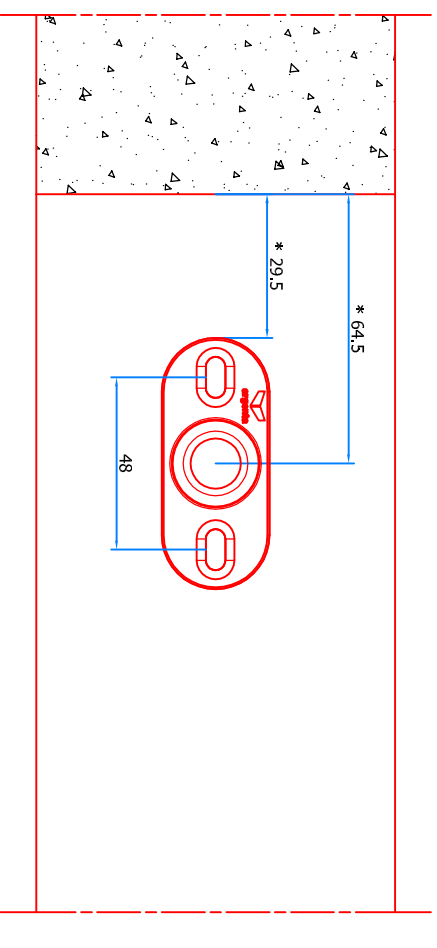

Top part wall/frame

- * Door 40mm: =
- * Door 45mm: =
- * Door 50mm: +1mm
- * Door 54mm: +2mm

Wall/Frame

- * Door 40mm: =
- * Door 45mm: =
- * Door 50mm: +1mm
- * Door 54mm: +2mm

Top part door

Top side Door

Bottom part door

Bottom side Door

Bottom part floor

- * Door 40mm: =
- * Door 45mm: =
- * Door 50mm: +1mm
- * Door 54mm: +2mm

Floor

- * Door 40mm: =
- * Door 45mm: =
- * Door 50mm: +1mm
- * Door 54mm: +2mm

Assembly Pivotica PRO

Top frame part built up

- * Door 40mm: =
- * Door 45mm: =
- * Door 50mm: +1mm
- * Door 54mm: +2mm

Assembly Pivotica PRO

Top frame part built in

* Door 40mm: =

* Door 45mm: =

* Door 50mm: +1mm

* Door 54mm: +2mm