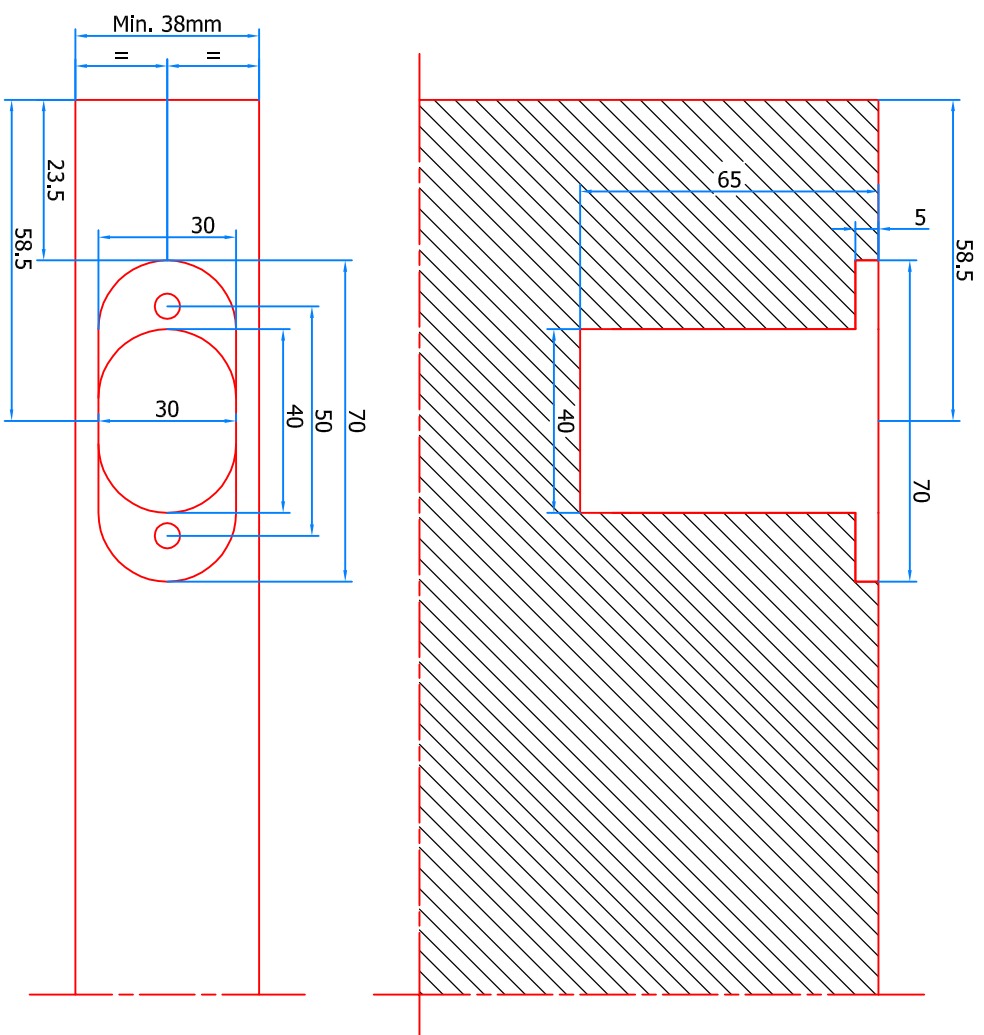

Top part wall/frame

- * Door 40mm: =
- * Door 45mm: =
- * Door 50mm: +1mm
- * Door 54mm: +2mm

Wall/Frame

- * Door 40mm: =
- * Door 45mm: =
- * Door 50mm: +1mm
- * Door 54mm: +2mm

Top part door

Top side Door

Bottom part door

Bottom side Door

Bottom part floor

- * Door 40mm: =
- * Door 45mm: =
- * Door 50mm: +1mm
- * Door 54mm: +2mm

Floor

- * Door 40mm: =
- * Door 45mm: =
- * Door 50mm: +1mm
- * Door 54mm: +2mm

Assembly Pivotica PRO

Top frame part built up

- * Door 40mm: =
- * Door 45mm: =
- * Door 50mm: +1mm
- * Door 54mm: +2mm

Assembly Pivotica PRO

Top frame part built in

* Door 40mm: =

* Door 45mm: =

* Door 50mm: +1mm

* Door 54mm: +2mm