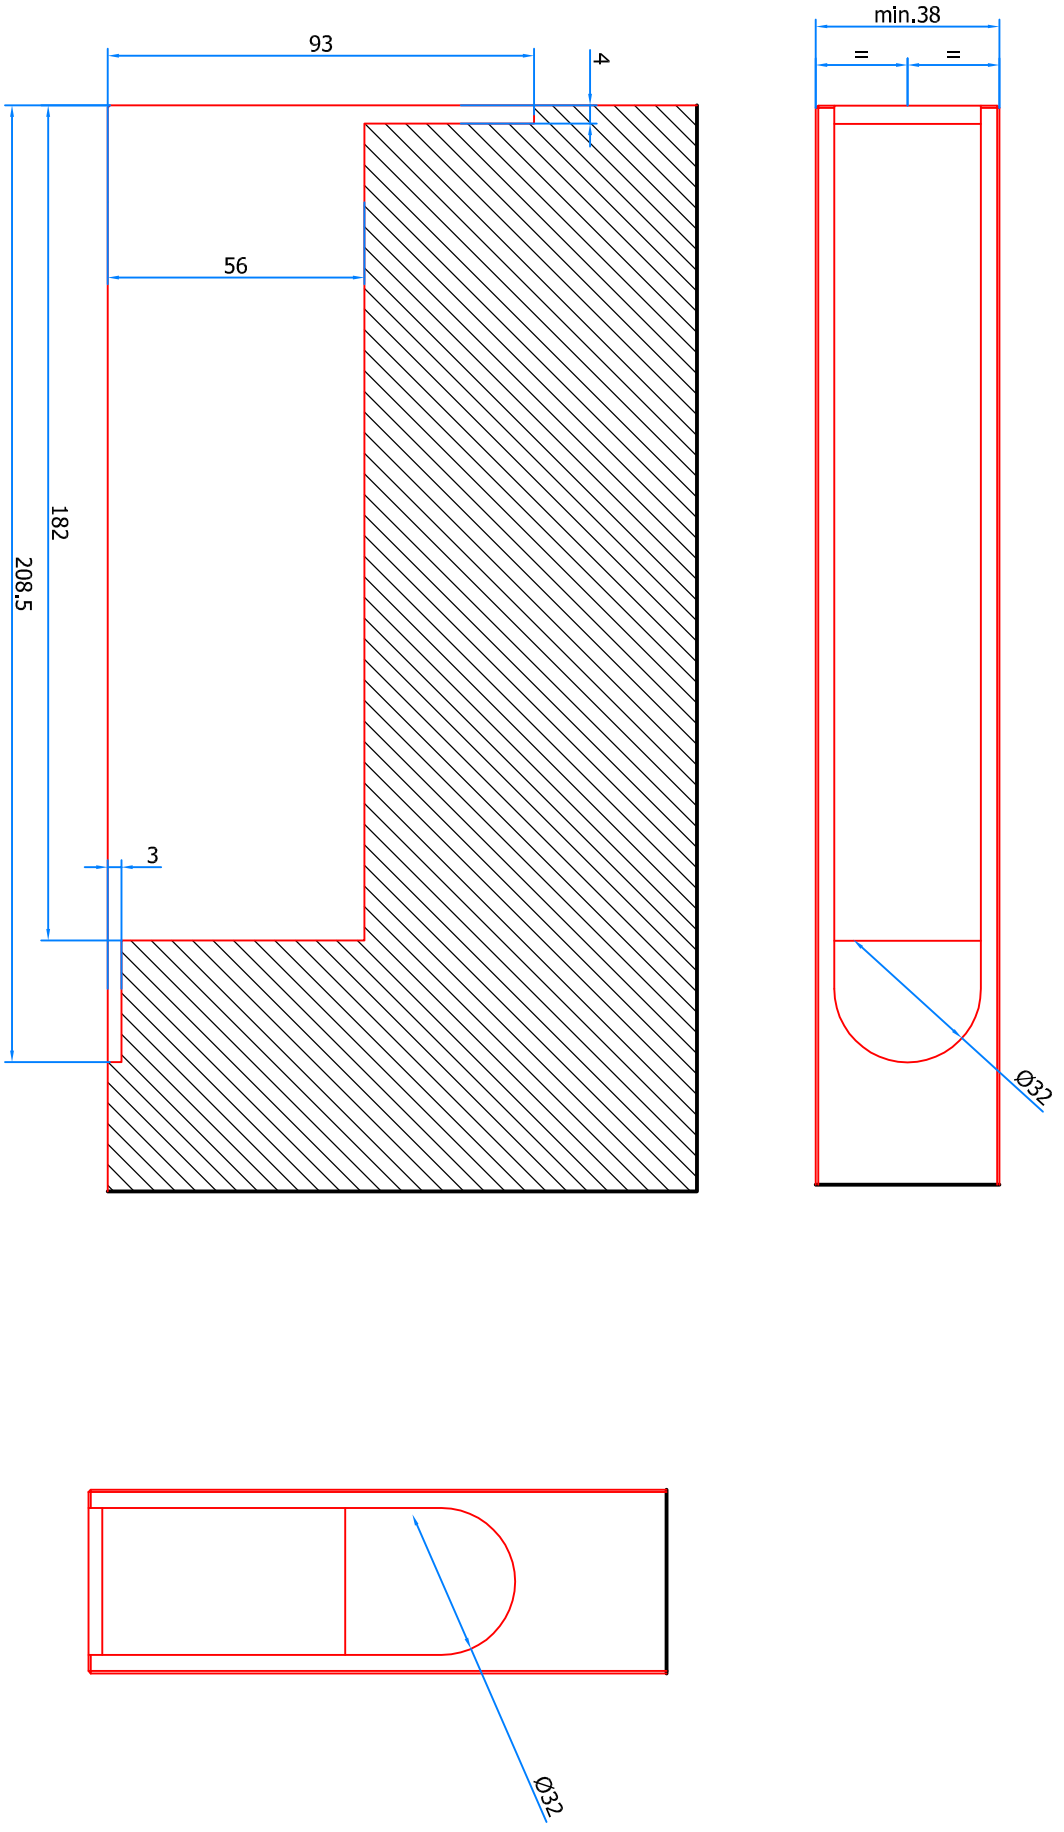

Top part wall/frame

- * Door 40mm: =
- * Door 45mm: =
- * Door 50mm: +1mm
- * Door 54mm: +2mm

Wall/Frame

- * Door 40mm: =
- * Door 45mm: =
- * Door 50mm: +1mm
- * Door 54mm: +2mm

Top part door

Top side Door

Bottom part door

Bottom side Door

Bottom part floor

- * Door 40mm: =
- * Door 45mm: =
- * Door 50mm: +1mm
- * Door 54mm: +2mm

Floor

- * Door 40mm: =
- * Door 45mm: =
- * Door 50mm: +1mm
- * Door 54mm: +2mm

Assembly Pivotica PRO

Top frame part built up

- * Door 40mm: =
- * Door 45mm: =
- * Door 50mm: +1mm
- * Door 54mm: +2mm

Assembly Pivotica PRO

Top frame part built in

* Door 40mm: =

* Door 45mm: =

* Door 50mm: +1mm

* Door 54mm: +2mm