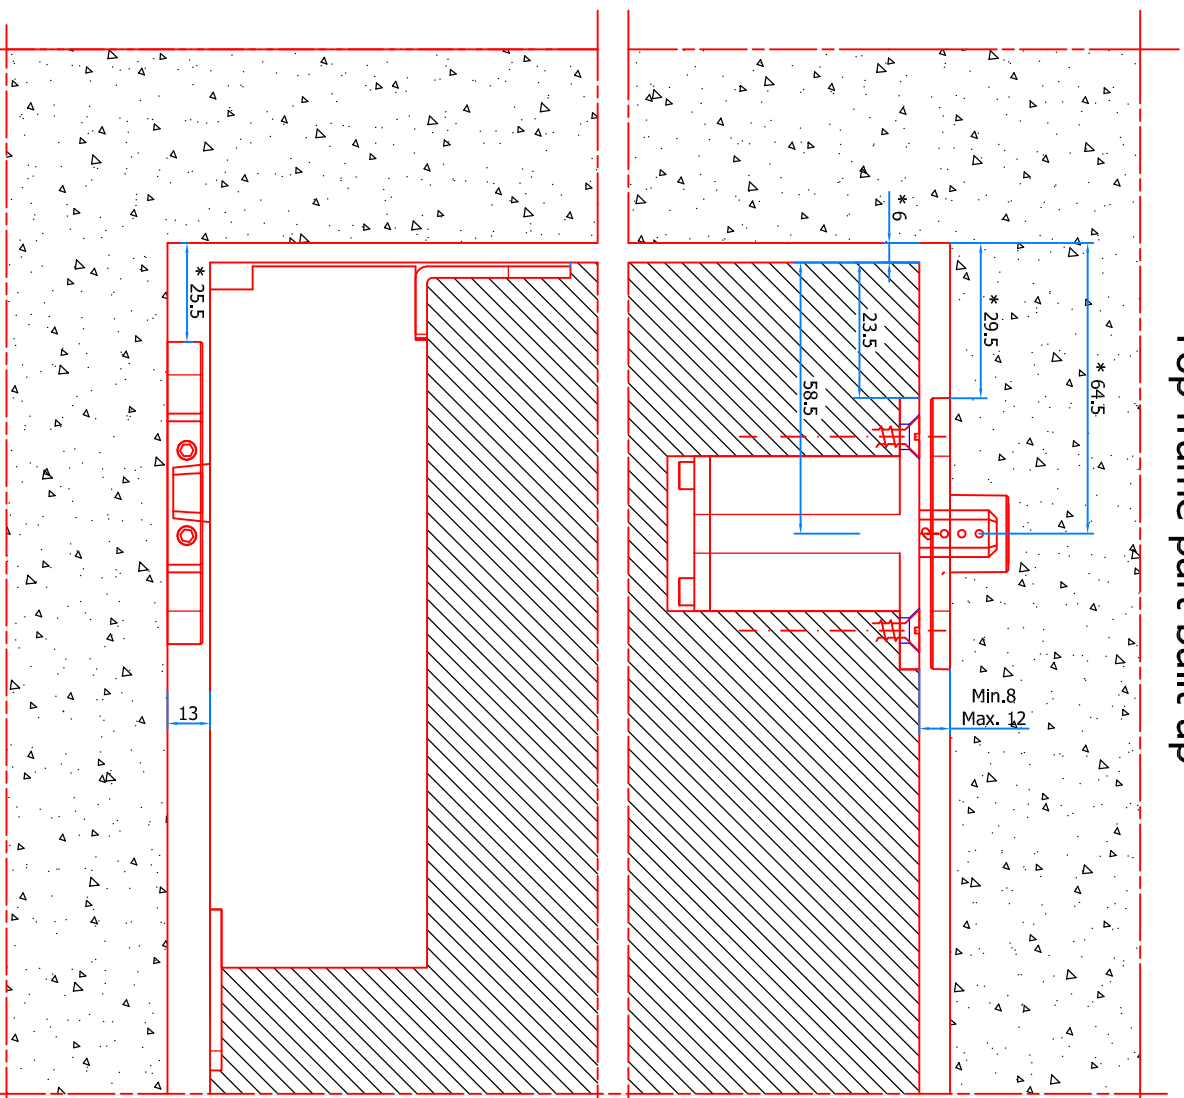

Top part wall/frame

- * Door 40mm: =
- * Door 45mm: =
- * Door 50mm: +1mm
- * Door 54mm: +2mm

Wall/Frame

- * Door 40mm: =
- * Door 45mm: =
- * Door 50mm: +1mm
- * Door 54mm: +2mm

Top part door

Top side Door

Bottom part door

Bottom side Door

Bottom part floor

- * Door 40mm: =
- * Door 45mm: =
- * Door 50mm: +1mm
- * Door 54mm: +2mm

Floor

- * Door 40mm: =
- * Door 45mm: =
- * Door 50mm: +1mm
- * Door 54mm: +2mm

Assembly Pivotica PRO

Top frame part built up

- * Door 40mm: =
- * Door 45mm: =
- * Door 50mm: +1mm
- * Door 54mm: +2mm

Assembly Pivotica PRO

Top frame part built in

* Door 40mm: =

* Door 45mm: =

* Door 50mm: +1mm

* Door 54mm: +2mm