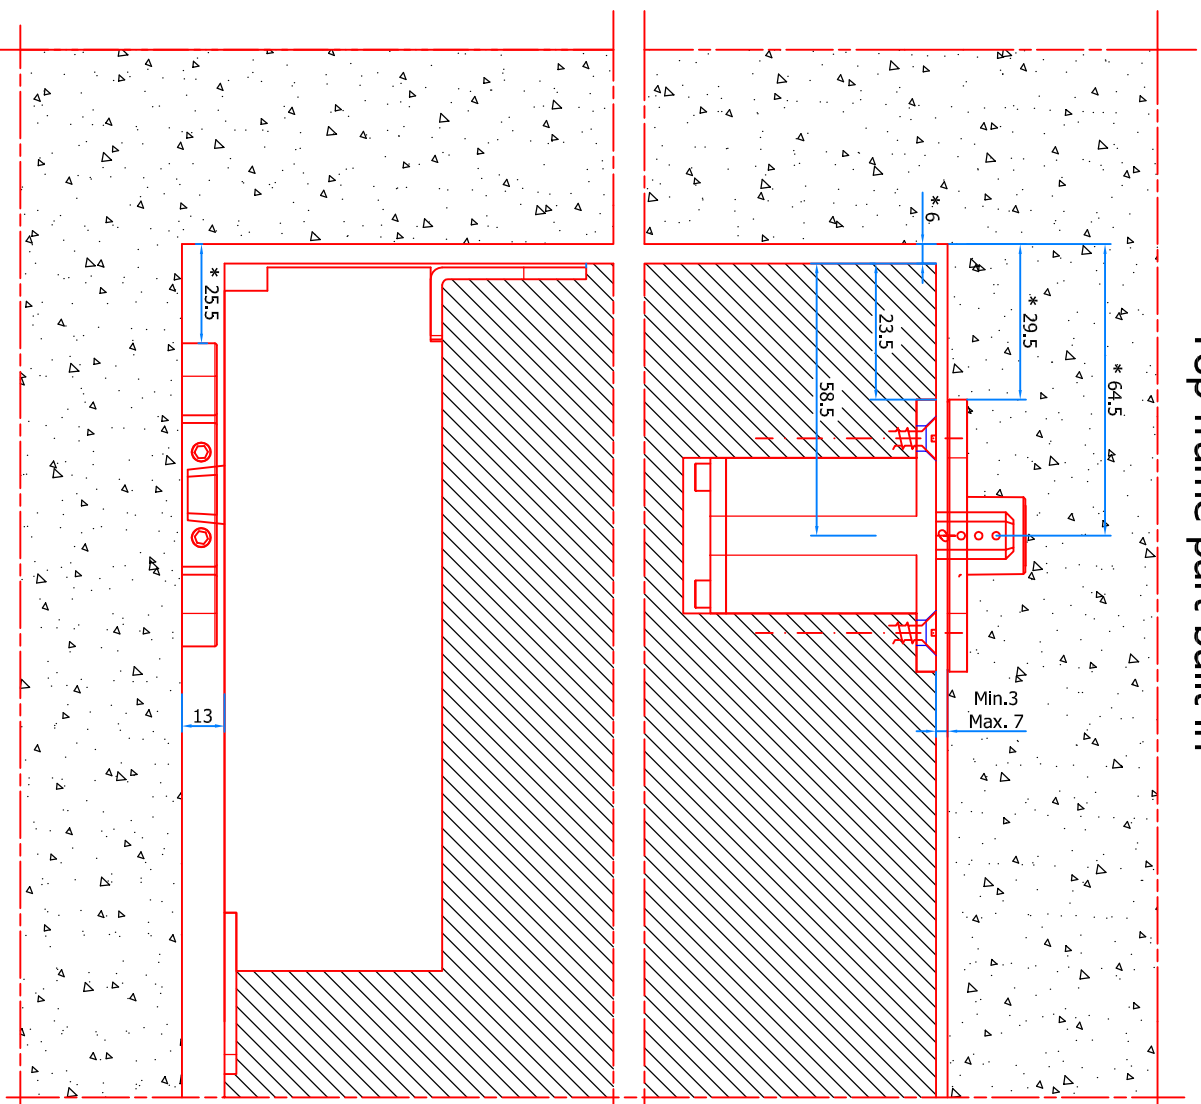

Top part wall/frame

- * Door 40mm: =
- * Door 45mm: =
- * Door 50mm: +1mm
- * Door 54mm: +2mm

Wall/Frame

- * Door 40mm: =
- * Door 45mm: =
- * Door 50mm: +1mm
- * Door 54mm: +2mm

Top part door

Top side Door

Bottom part door

Bottom side Door

Bottom part floor

- * Door 40mm: =
- * Door 45mm: =
- * Door 50mm: +1mm
- * Door 54mm: +2mm

Floor

- * Door 40mm: =
- * Door 45mm: =
- * Door 50mm: +1mm
- * Door 54mm: +2mm

Assembly Pivotica PRO

Top frame part built up

- * Door 40mm: =
- * Door 45mm: =
- * Door 50mm: +1mm
- * Door 54mm: +2mm

Assembly Pivotica PRO

Top frame part built in

* Door 40mm: =

* Door 45mm: =

* Door 50mm: +1mm

* Door 54mm: +2mm