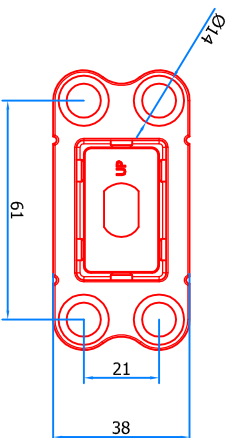

Top part wall/frame

- * Door 40mm: =
- * Door 45mm: =
- * Door 50mm: +1mm
- * Door 54mm: +2mm

Wall/Frame

- * Door 40mm: =
- * Door 45mm: =
- * Door 50mm: +1mm
- * Door 54mm: +2mm

Top part door

Top side Door

Bottom part door

Bottom side Door

Bottom part floor

- * Door 40mm: =
- * Door 45mm: =
- * Door 50mm: +1mm
- * Door 54mm: +2mm

Floor

- * Door 40mm: =
- * Door 45mm: =
- * Door 50mm: +1mm
- * Door 54mm: +2mm

Assembly Pivotica PRO

Top frame part built up

- * Door 40mm: =
- * Door 45mm: =
- * Door 50mm: +1mm
- * Door 54mm: +2mm

Assembly Pivotica PRO

Top frame part built in

* Door 40mm: =

* Door 45mm: =

* Door 50mm: +1mm

* Door 54mm: +2mm