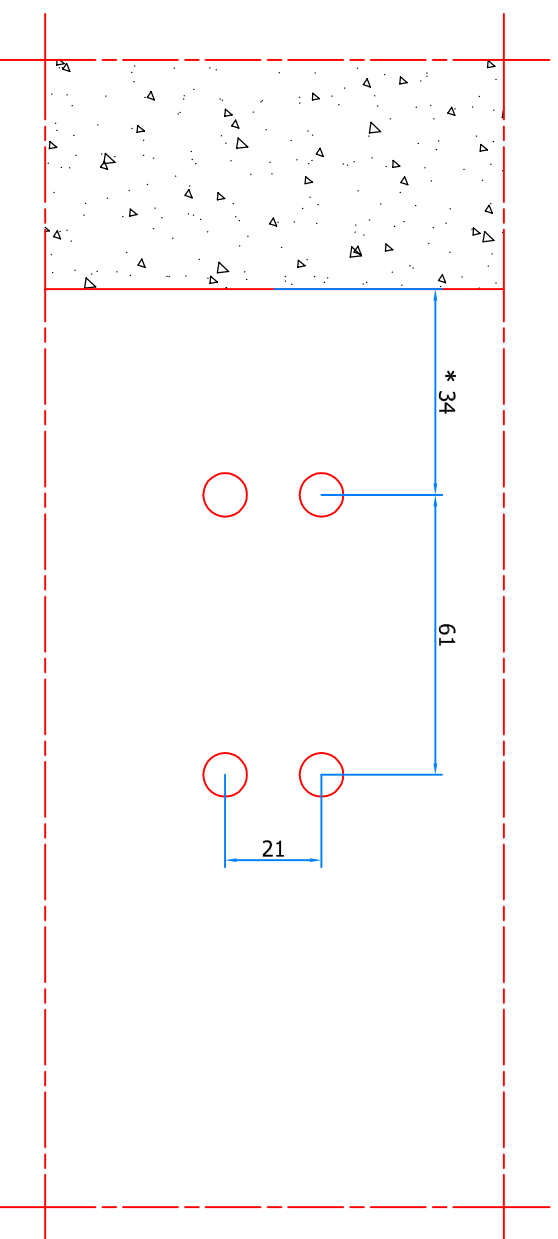

Top part wall/frame

- * Door 40mm: =
- * Door 45mm: =
- * Door 50mm: +1mm
- * Door 54mm: +2mm

Wall/Frame

- * Door 40mm: =
- * Door 45mm: =
- * Door 50mm: +1mm
- * Door 54mm: +2mm

Top part door

Top side Door

Bottom part door

Bottom side Door

Bottom part floor

- * Door 40mm: =
- * Door 45mm: =
- * Door 50mm: +1mm
- * Door 54mm: +2mm

Floor

- * Door 40mm: =
- * Door 45mm: =
- * Door 50mm: +1mm
- * Door 54mm: +2mm

Assembly Pivotica PRO

Top frame part built up

- * Door 40mm: =
- * Door 45mm: =
- * Door 50mm: +1mm
- * Door 54mm: +2mm

Assembly Pivotica PRO

Top frame part built in

* Door 40mm: =

* Door 45mm: =

* Door 50mm: +1mm

* Door 54mm: +2mm